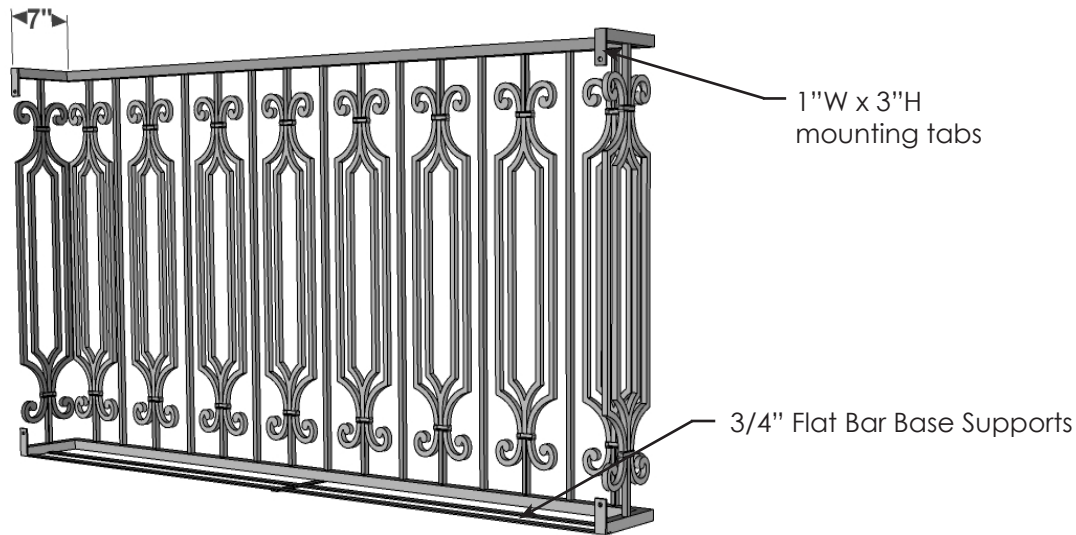

FRONT VIEW

Standard Length Options	
36"	
48"	
60"	
72"	
84"	
Standard Height Options	
30"	
36"	
42"	
Color Options	
Black Powder Coat	
Bronze Tone Powder Coat	

BACK PERSPECTIVE VIEW

GENERAL NOTES
1. 7" Standard offset (front to back)
2. Custom sizes available
3. Design has larger than 4" spaces cannot be used with doors
4. Installation Hardware not included
5. Use KM Panel or manufacture to specification
*Made to Order

 <p>HOOKS & LATTICE 6056 Corte Del Cedro, Carlsbad CA 92011 1-888-320-0626/service@plantersunlimited.com www.plantersunlimited.com</p>	PRODUCT DESCRIPTION		SKU		ORDER NUMBER	CUSTOMER SIGNATURE
	Bayberry Faux Balcony		730-BAL			
	DIMENSIONS	COLOR	FINISH	REP:	DB:	DATE