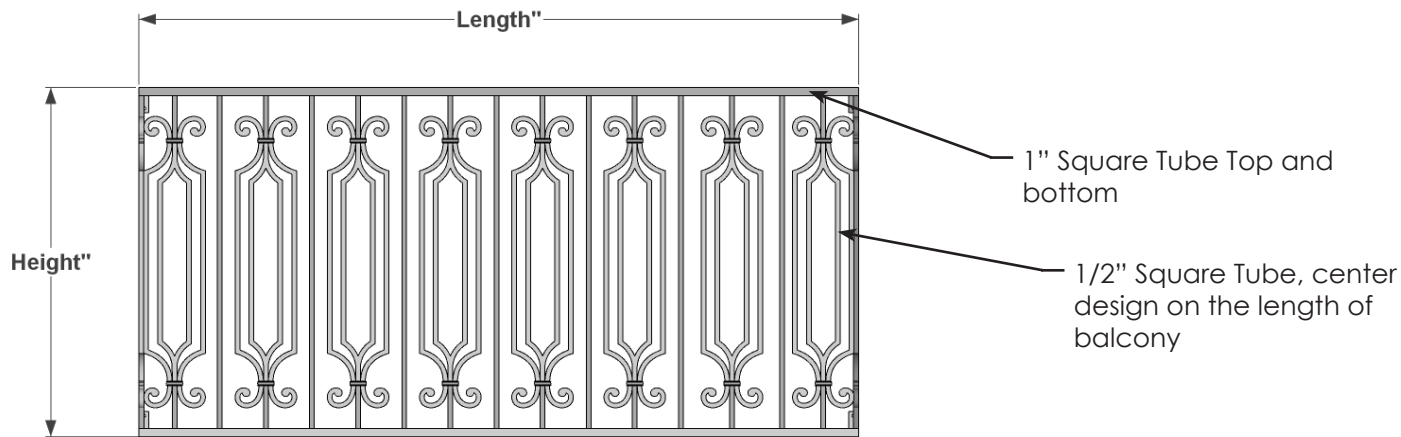

FRONT VIEW

Standard Length Options	
36"	
48"	
60"	
72"	
84"	
Standard Height Options	
30"	
36"	
42"	
Color Options	
Black Powder Coat	
Bronze Tone Powder Coat	

BACK PERSPECTIVE VIEW

GENERAL NOTES
1. 7" Standard offset (front to back)
2. Custom sizes available
3. Design has larger than 4" spaces cannot be used with doors
4. Installation Hardware not included
5. Use KM Panel or manufacture to specification
*Made to Order

 <p>HOOKS & LATTICE 6056 Corte Del Cedro, Carlsbad CA 92011 1-888-320-0626/service@plantersunlimited.com www.plantersunlimited.com</p>	PRODUCT DESCRIPTION		SKU		ORDER NUMBER	CUSTOMER SIGNATURE
	Bayberry Faux Balcony		730-BAL			
	DIMENSIONS	COLOR	FINISH	REP:	DB:	DATE