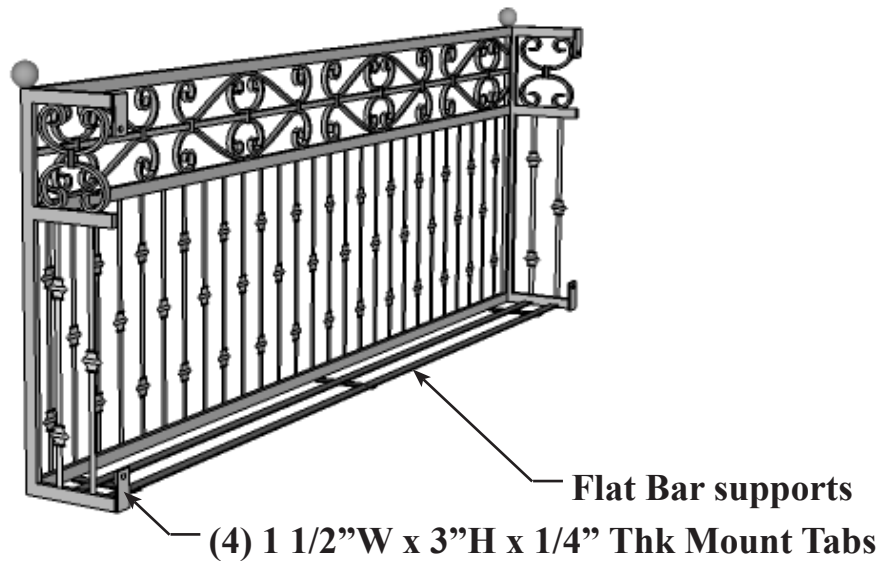

General Note: Use KM Panel or manufacture to specification

ELEVATION VIEW

BACK VIEW

SIDE VIEW

Date: 6/2021
 Scale: NTS
 DB: RMA
 CB:
 Rep: Cressa
 Order#:

Content: Finestra Faux Balcony
 PN: 736-BAL-848-36H-BLK
 Color/Finish: Black Powder Coat
 Customer Approval: _____