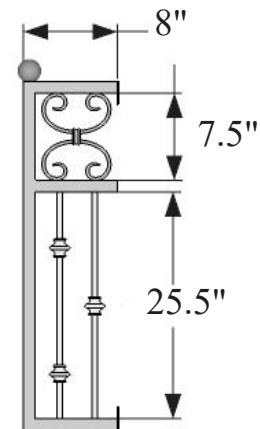

General Note: Use KM Panel or manufacture to specification

ELEVATION VIEW

BACK VIEW

SIDE VIEW

Date: 6/2021
 Scale: NTS
 DB: RMA
 CB:
 Rep: Cressa
 Order#:

Content: Finestra Faux Balcony
 PN: 736-BAL-848-36H-BLK
 Color/Finish: Black Powder Coat
 Customer Approval: _____