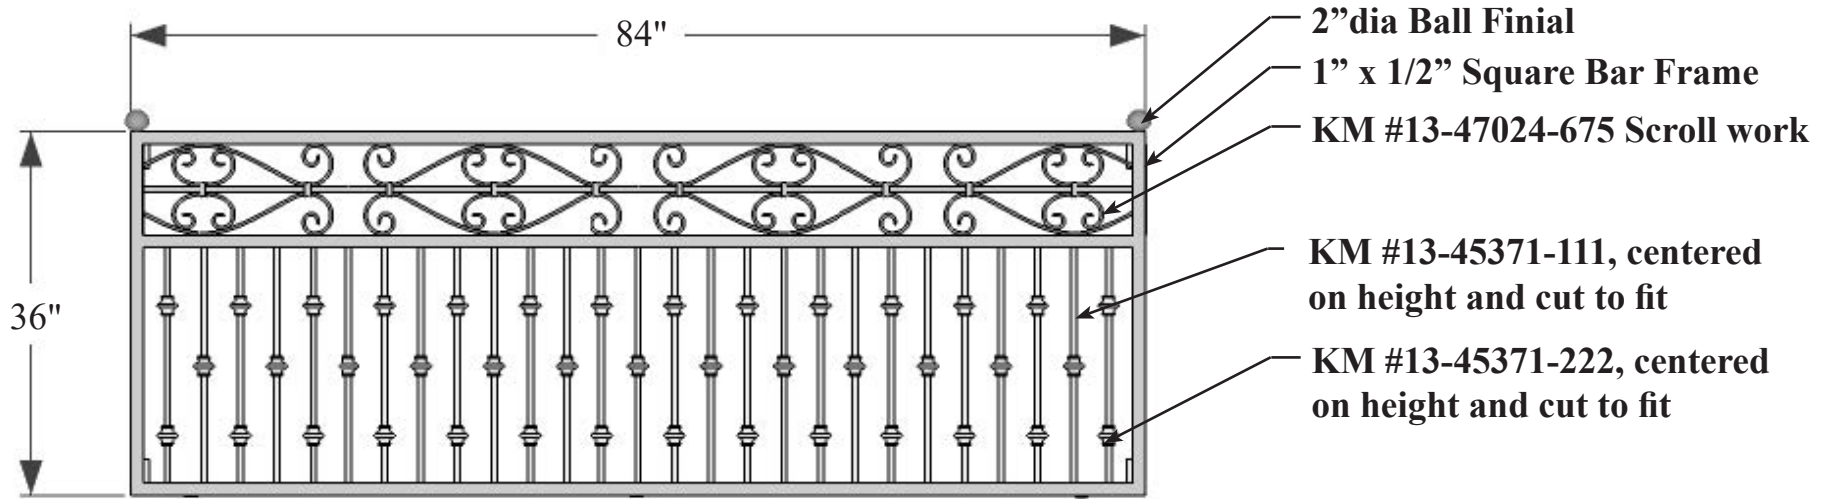

General Note: Use KM Panel or manufacture to specification

ELEVATION VIEW

BACK VIEW

SIDE VIEW

Date: 6/2021
 Scale: NTS
 DB: RMA
 CB:
 Rep: Cressa
 Order#:

Content: Finestra Faux Balcony
 PN: 736-BAL-848-36H-BLK
 Color/Finish: Black Powder Coat
 Customer Approval: _____