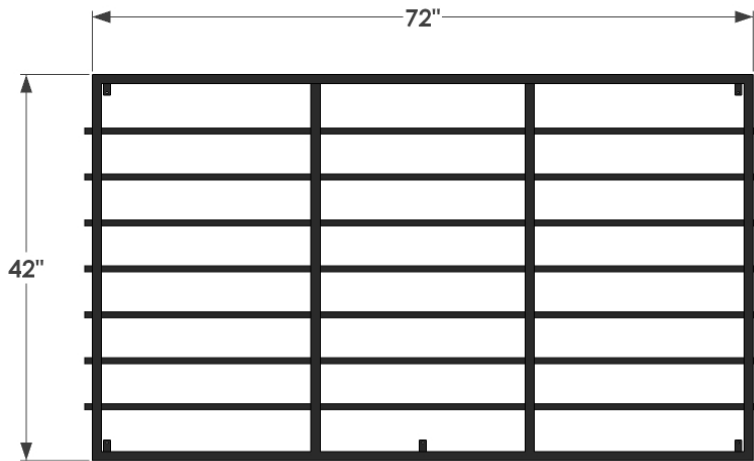

PERSPECTIVE VIEW

3/4" Flat Bar Base Supports

FRONT VIEW

SIDE VIEW

Date: 09/2022
 Scale: NTS
 DB: RMA
 CB:
 Rep:Gordana
 Order#:

Content: Sansovino Faux Balcony
 PN: 749-BAL-728-42H-BLK
 Color/Finish: Black
 Customer Approval: