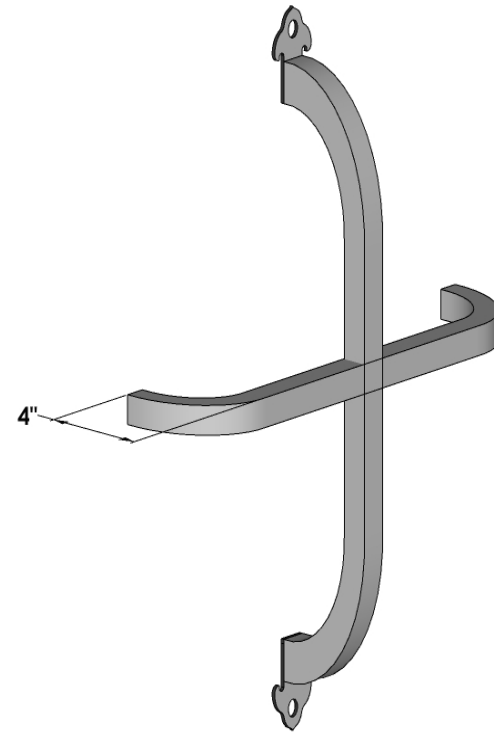

PERSPECTIVE VIEW

SIDE VIEW

GENERAL NOTES

1. 1" Sq. Tube Frame with 4" Offset
2. (2) 1 1/2"W x 4"H x 1/4"Thk Fleur De Lis Mount Tabs

HOOKS & LATTICE

6056 Corte Del Cedro, Carlsbad CA 92011
 1-888-320-0626/service@plantersunlimited.com
 www.plantersunlimited.com

PRODUCT DESCRIPTION		SKU				ORDER NUMBER	CUSTOMER SIGNATURE
Simple 1 Bar Decorative Recess Cover or Window Grill		812-WG-1X1-240424-BLK					
DIMENSIONS		COLOR	FINISH	REP:	DB:	DATE	
		Black	Powder Coated				