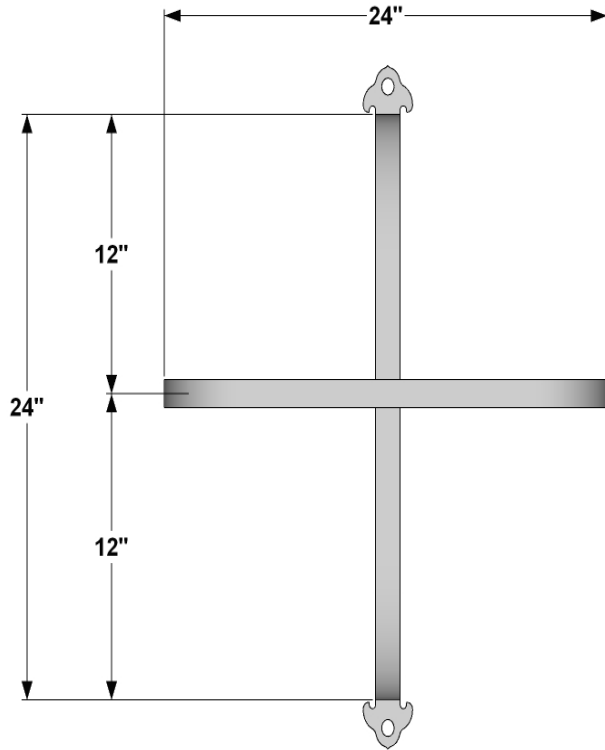

PERSPECTIVE VIEW

SIDE VIEW

GENERAL NOTES

1. 1" Sq. Tube Frame with 4" Offset
2. (2) 1 1/2"W x 4"H x 1/4"Thk Fleur De Lis Mount Tabs

HOOKS & LATTICE

6056 Corte Del Cedro, Carlsbad CA 92011
 1-888-320-0626/service@plantersunlimited.com
 www.plantersunlimited.com

PRODUCT DESCRIPTION		SKU				ORDER NUMBER	CUSTOMER SIGNATURE
Simple 1 Bar Decorative Recess Cover or Window Grill		812-WG-1X1-240424-BLK					
DIMENSIONS		COLOR	FINISH	REP:	DB:	DATE	
		Black	Powder Coated				