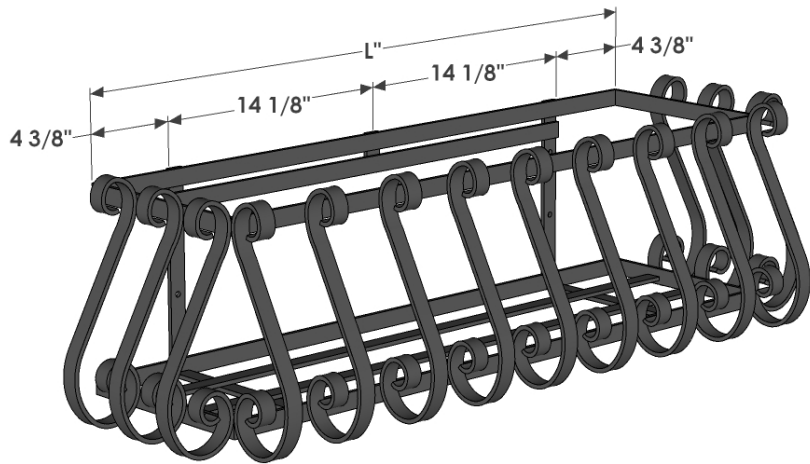

PERSPECTIVE VIEW

SIZE	L = Actual Dimensions for Liner Fitment
24"	w/ 7 scrolls, 25" Exterior scrolls 31"
30"	w/ 9 scrolls, 31" Exterior scrolls 37"
36"	w/ 11 scrolls, 37" Exterior scrolls 43"
42"	w/ 13 scrolls, 43" Exterior scrolls 49"
48"	w/ 15 scrolls, 49" Exterior scrolls 55"
60"	w/ 17 scrolls, 61" Exterior scrolls 67"
72"	w/ 19 scrolls, 73" Exterior scrolls 79"

RAILING BRACKET PERSPECTIVE VIEW

SIDE VIEW

Rail Brackets Size	
1"W	Fits 1" Wide Rail
1.25"W	Fits 1.25" Wide Rail
1.5"W	Fits 1.5" Wide Rail
1.75"W	Fits 1.75" Wide Rail
2"W	Fits 2" Wide Rail

GENERAL NOTES

1. Cage Interior Dimensions fit 8" Pots or L" size x 8" x 8" Liners
2. Frame and Scrolls are 3/4" x 1/8" flat bar.
3. Mounting Holes: Ø 1/4"
4. Simply place the bracket on top of the railing and the back of the flower planter box will securely sit in the V-shape of the bracket. No hardware is necessary.
5. Individual scrolls measure 9 3/8" height. Top scroll is 2 1/8" diameter, bottom scroll is 2 3/4" in diameter.

HOOKS & LATTICE

6056 Corte Del Cedro, Carlsbad CA 92011
 1-888-320-0626/service@plantersunlimited.com
 www.plantersunlimited.com

PRODUCT DESCRIPTION		SKU				ORDER NUMBER	CUSTOMER SIGNATURE
European window box cage with Flat Railing Brackets		541C-X-413					
DIMENSIONS	COLOR	FINISH	REP:	DB:	DATE		