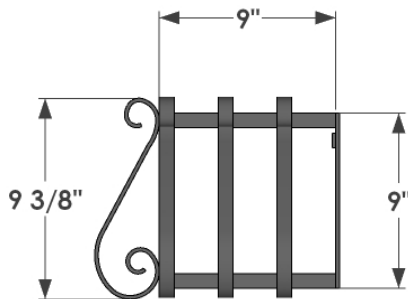

PERSPECTIVE VIEW

SIZE	L = Actual Dimensions for Liner Fitment
24"	w/ 7 scrolls, 25" Exterior scrolls 31"
30"	w/ 9 scrolls, 31" Exterior scrolls 37"
36"	w/ 11 scrolls, 37" Exterior scrolls 43"
42"	w/ 13 scrolls, 43" Exterior scrolls 49"
48"	w/ 15 scrolls, 49" Exterior scrolls 55"
60"	w/ 17 scrolls, 61" Exterior scrolls 67"
72"	w/ 19 scrolls, 73" Exterior scrolls 79"

RAILING BRACKET PERSPECTIVE VIEW

SIDE VIEW

Rail Brackets Size	
1"W	Fits 1" Wide Rail
1.25"W	Fits 1.25" Wide Rail
1.5"W	Fits 1.5" Wide Rail
1.75"W	Fits 1.75" Wide Rail
2"W	Fits 2" Wide Rail

GENERAL NOTES

1. Cage Interior Dimensions fit 8" Pots or L" size x 8" x 8" Liners
2. Frame and Scrolls are 3/4" x 1/8" flat bar.
3. Mounting Holes: Ø 1/4"
4. Simply place the bracket on top of the railing and the back of the flower planter box will securely sit in the V-shape of the bracket. No hardware is necessary.
5. Individual scrolls measure 9 3/8" height. Top scroll is 2 1/8" diameter, bottom scroll is 2 3/4" in diameter.

HOOKS & LATTICE

6056 Corte Del Cedro, Carlsbad CA 92011
 1-888-320-0626/service@plantersunlimited.com
 www.plantersunlimited.com

PRODUCT DESCRIPTION		SKU				ORDER NUMBER	CUSTOMER SIGNATURE
European window box cage with Flat Railing Brackets		541C-X-413					
DIMENSIONS	COLOR	FINISH	REP:	DB:	DATE		