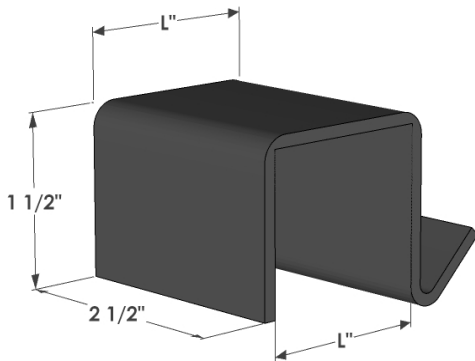

PERSPECTIVE VIEW

SIZE	L = Actual Dimensions for Liner Fitment
24"	w/ 7 scrolls, 25" Exterior scrolls 31"
30"	w/ 9 scrolls, 31" Exterior scrolls 37"
36"	w/ 11 scrolls, 37" Exterior scrolls 43"
42"	w/ 13 scrolls, 43" Exterior scrolls 49"
48"	w/ 15 scrolls, 49" Exterior scrolls 55"
60"	w/ 17 scrolls, 61" Exterior scrolls 67"
72"	w/ 19 scrolls, 73" Exterior scrolls 79"

RAILING BRACKET PERSPECTIVE VIEW

SIDE VIEW

Rail Brackets Size	
1"W	Fits 1" Wide Rail
1.25"W	Fits 1.25" Wide Rail
1.5"W	Fits 1.5" Wide Rail
1.75"W	Fits 1.75" Wide Rail
2"W	Fits 2" Wide Rail

GENERAL NOTES

1. Cage Interior Dimensions fit 8" Pots or L" size x 8" x 8" Liners
2. Frame and Scrolls are 3/4" x 1/8" flat bar.
3. Mounting Holes: Ø 1/4"
4. Simply place the bracket on top of the railing and the back of the flower planter box will securely sit in the V-shape of the bracket. No hardware is necessary.
5. Individual scrolls measure 9 3/8" height. Top scroll is 2 1/8" diameter, bottom scroll is 2 3/4" in diameter.

HOOKS & LATTICE

6056 Corte Del Cedro, Carlsbad CA 92011
 1-888-320-0626/service@plantersunlimited.com
 www.plantersunlimited.com

PRODUCT DESCRIPTION		SKU				ORDER NUMBER	CUSTOMER SIGNATURE
European window box cage with Flat Railing Brackets		541C-X-413					
DIMENSIONS	COLOR	FINISH	REP:	DB:	DATE		