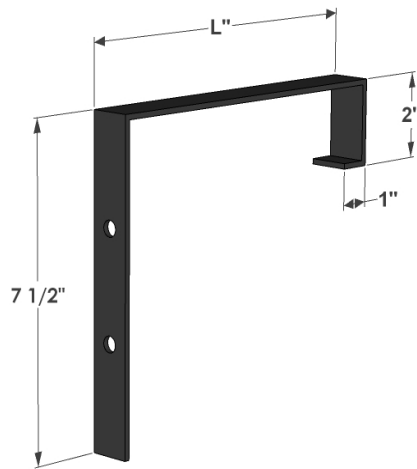

PERSPECTIVE VIEW

SIZE	L = Actual Dimensions for Liner Fitment
24"	w/ 7 scrolls, 25" Exterior scrolls 31"
30"	w/ 9 scrolls, 31" Exterior scrolls 37"
36"	w/ 11 scrolls, 37" Exterior scrolls 43"
42"	w/ 13 scrolls, 43" Exterior scrolls 49"
48"	w/ 15 scrolls, 49" Exterior scrolls 55"
60"	w/ 17 scrolls, 61" Exterior scrolls 67"
72"	w/ 19 scrolls, 73" Exterior scrolls 79"

RAILING BRACKET PERSPECTIVE VIEW

SIDE VIEW

Flat Rail Brackets Size	L = Length Dimension
2x4	4 x 7 1/2 x 2
2x6	6 x 7 1/2 x 2
2x8	8 x 7 1/2 x 2

GENERAL NOTES

1. Cage Interior Dimensions fit 8" Pots or L" size x 8" x 8" Liners
2. Frame and Scrolls are 3/4" x 1/8" flat bar.
3. Mounting Holes: Ø 1/4"
4. 1" mounting straps along the back with pre-drilled holes. Bracket hardware included.
5. Individual scrolls measure 9 3/8" height. Top scroll is 2 1/8" diameter, bottom scroll is 2 3/4" in diameter.

HOOKS & LATTICE

6056 Corte Del Cedro, Carlsbad CA 92011
 1-888-320-0626/service@plantersunlimited.com
 www.plantersunlimited.com

PRODUCT DESCRIPTION		SKU				ORDER NUMBER	CUSTOMER SIGNATURE
European window box cage with wood railing		541C-X-415					
DIMENSIONS	COLOR	FINISH	REP:	DB:	DATE		