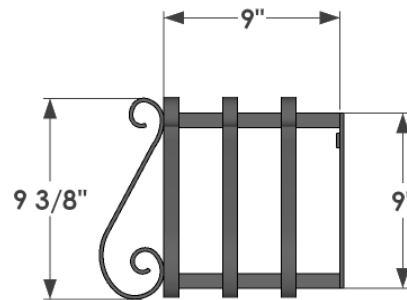

PERSPECTIVE VIEW

SIZE	L = Actual Dimensions for Liner Fitment
24"	w/ 7 scrolls, 25" Exterior scrolls 31"
30"	w/ 9 scrolls, 31" Exterior scrolls 37"
36"	w/ 11 scrolls, 37" Exterior scrolls 43"
42"	w/ 13 scrolls, 43" Exterior scrolls 49"
48"	w/ 15 scrolls, 49" Exterior scrolls 55"
60"	w/ 17 scrolls, 61" Exterior scrolls 67"
72"	w/ 19 scrolls, 73" Exterior scrolls 79"

RAILING BRACKET PERSPECTIVE VIEW

SIDE VIEW

Flat Rail Brackets Size	L = Length Dimension
2x4	4 x 7 1/2 x 2
2x6	6 x 7 1/2 x 2
2x8	8 x 7 1/2 x 2

GENERAL NOTES

1. Cage Interior Dimensions fit 8" Pots or L" size x 8" x 8" Liners
2. Frame and Scrolls are 3/4" x 1/8" flat bar.
3. Mounting Holes: Ø 1/4"
4. 1" mounting straps along the back with pre-drilled holes. Bracket hardware included.
5. Individual scrolls measure 9 3/8" height. Top scroll is 2 1/8" diameter, bottom scroll is 2 3/4" in diameter.

HOOKS & LATTICE

6056 Corte Del Cedro, Carlsbad CA 92011
 1-888-320-0626/service@plantersunlimited.com
 www.plantersunlimited.com

PRODUCT DESCRIPTION		SKU				ORDER NUMBER	CUSTOMER SIGNATURE
European window box cage with wood railing		541C-X-415					
DIMENSIONS	COLOR	FINISH	REP:	DB:	DATE		