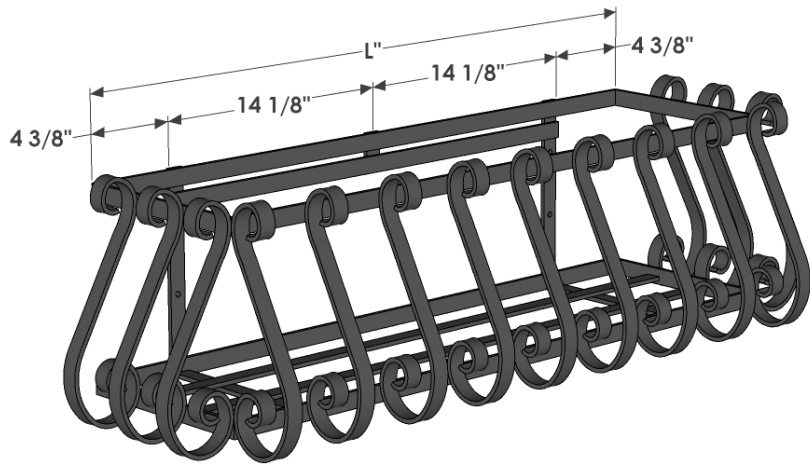

PERSPECTIVE VIEW

SIZE	L = Actual Dimensions for Liner Fitment
24"	w/ 7 scrolls, 25" Exterior scrolls 31"
30"	w/ 9 scrolls, 31" Exterior scrolls 37"
36"	w/ 11 scrolls, 37" Exterior scrolls 43"
42"	w/ 13 scrolls, 43" Exterior scrolls 49"
48"	w/ 15 scrolls, 49" Exterior scrolls 55"
60"	w/ 17 scrolls, 61" Exterior scrolls 67"
72"	w/ 19 scrolls, 73" Exterior scrolls 79"

RAILING BRACKET PERSPECTIVE VIEW

SIDE VIEW

Flat Rail Brackets Size	L = Length Dimension
2x4	4 x 7 1/2 x 2
2x6	6 x 7 1/2 x 2
2x8	8 x 7 1/2 x 2

GENERAL NOTES

1. Cage Interior Dimensions fit 8" Pots or L" size x 8" x 8" Liners
2. Frame and Scrolls are 3/4" x 1/8" flat bar.
3. Mounting Holes: Ø 1/4"
4. 1" mounting straps along the back with pre-drilled holes. Bracket hardware included.
5. Individual scrolls measure 9 3/8" height. Top scroll is 2 1/8" diameter, bottom scroll is 2 3/4" in diameter.

HOOKS & LATTICE

6056 Corte Del Cedro, Carlsbad CA 92011
 1-888-320-0626/service@plantersunlimited.com
 www.plantersunlimited.com

PRODUCT DESCRIPTION		SKU				ORDER NUMBER	CUSTOMER SIGNATURE
European window box cage with wood railing		541C-X-415					
DIMENSIONS	COLOR	FINISH	REP:	DB:	DATE		