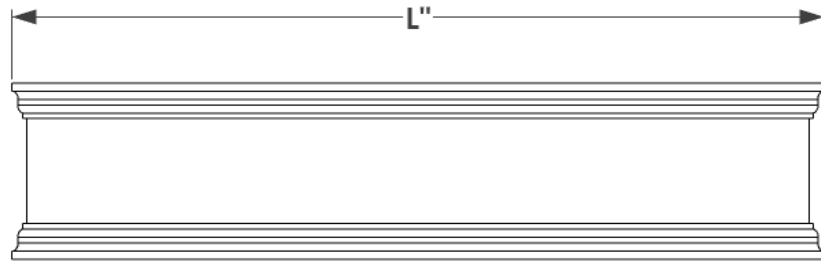

PERSPECTIVE VIEW

L SIZE	Exterior Dimensions
24"	25 1/4"L x 7 7/8"W x 8"H
30"	31 1/4"L x 7 7/8"W x 8"H
36"	37 1/4"L x 7 7/8"W x 8"H
42"	43 1/4"L x 7 7/8"W x 8"H
48"	49 1/4"L x 7 7/8"W x 8"H
60"	61 1/4"L x 7 7/8"W x 8"H
72"	73 1/4"L x 7 7/8"W x 8"H

RAILING BRACKET PERSPECTIVE VIEW

SIDE VIEW

GENERAL NOTES

1. Direct Mount, trim is flush with back panel
2. The window box is made of 1/2" thick PVC. Trim adds 1/14" to length and 5/8" to width.
3. Adjustable railing hooks allow our window box Deck Drrape bracket to fit over Standard 2 x 4 or 2 x 6 Wood Deck Railings.
4. The Super Deck Drrape bracket with a 9" shelf depth by 19" long can accomodate window boxes from 19" to 36".
5. Longer window boxes, 42" - 72", will come with two deck drrape brackets