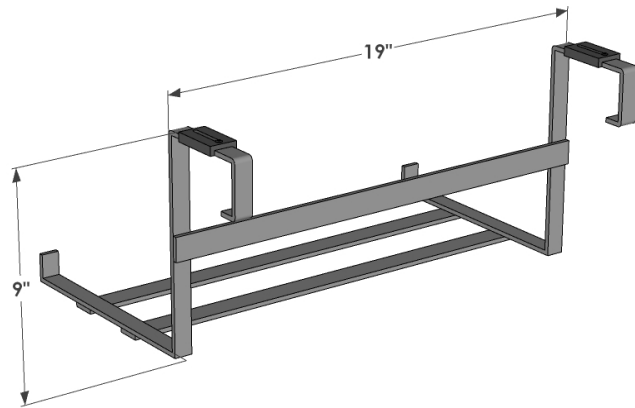

PERSPECTIVE VIEW

L SIZE	Exterior Dimensions
24"	25 1/4"L x 7 7/8"W x 8"H
30"	31 1/4"L x 7 7/8"W x 8"H
36"	37 1/4"L x 7 7/8"W x 8"H
42"	43 1/4"L x 7 7/8"W x 8"H
48"	49 1/4"L x 7 7/8"W x 8"H
60"	61 1/4"L x 7 7/8"W x 8"H
72"	73 1/4"L x 7 7/8"W x 8"H

RAILING BRACKET PERSPECTIVE VIEW

SIDE VIEW

GENERAL NOTES

1. Direct Mount, trim is flush with back panel
2. The window box is made of 1/2" thick PVC. Trim adds 1/14" to length and 5/8" to width.
3. Adjustable railing hooks allow our window box Deck Drrape bracket to fit over Standard 2 x 4 or 2 x 6 Wood Deck Railings.
4. The Super Deck Drrape bracket with a 9" shelf depth by 19" long can accomodate window boxes from 19" to 36".
5. Longer window boxes, 42" - 72", will come with two deck drrape brackets