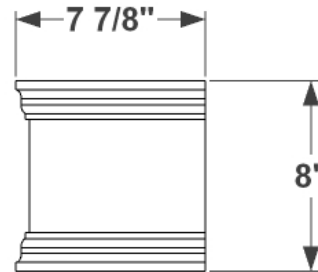

PERSPECTIVE VIEW

L SIZE	Exterior Dimensions
24"	25 1/4"L x 7 7/8"W x 8"H
30"	31 1/4"L x 7 7/8"W x 8"H
36"	37 1/4"L x 7 7/8"W x 8"H
42"	43 1/4"L x 7 7/8"W x 8"H
48"	49 1/4"L x 7 7/8"W x 8"H
60"	61 1/4"L x 7 7/8"W x 8"H
72"	73 1/4"L x 7 7/8"W x 8"H

RAILING BRACKET PERSPECTIVE VIEW

SIDE VIEW

GENERAL NOTES

1. Direct Mount, trim is flush with back panel
2. The window box is made of 1/2" thick PVC. Trim adds 1/14" to length and 5/8" to width.
3. Adjustable railing hooks allow our window box Deck Drrape bracket to fit over Standard 2 x 4 or 2 x 6 Wood Deck Railings.
4. The Super Deck Drrape bracket with a 9" shelf depth by 19" long can accomodate window boxes from 19" to 36".
5. Longer window boxes, 42" - 72", will come with two deck drrape brackets