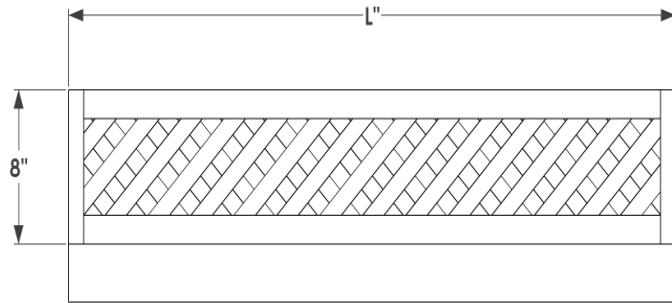

FRONT VIEW

SIDE VIEW

Dimension
32" x 11.5"W x 8"H
38" x 11.5"W x 8"H

BACK VIEW

GENERAL NOTES

1. Sits directly on your deck rail with two bottom support board that slip over the 2" x 4" or 2" x 6" top railing.
2. Comes with drain holes

HOOKS & LATTICE

6056 Corte del Cedro, Carlsbad, CA 92011
 sales@hooksandlattice.com
 800-896-0978

PRODUCT DESCRIPTION		SKU				ORDER NUMBER	CUSTOMER SIGNATURE
Cedar Lattice Rail Flower Box		BHC-RLB					
DIMENSIONS	COLOR	FINISH	REP:	DB:	DATE		
	Natural Cedar						