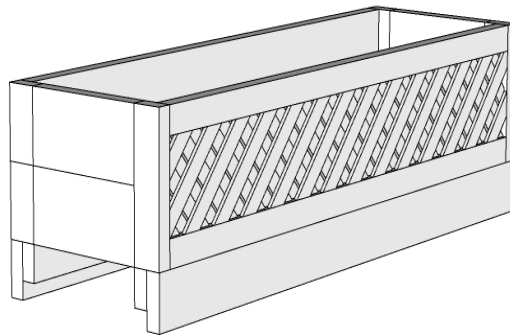

FRONT VIEW

SIDE VIEW

Dimension
32" x 11.5"W x 8"H
38" x 11.5"W x 8"H

BACK VIEW

GENERAL NOTES

1. Sits directly on your deck rail with two bottom support board that slip over the 2" x 4" or 2" x 6" top railing.
2. Comes with drain holes

HOOKS & LATTICE

6056 Corte del Cedro, Carlsbad, CA 92011
 sales@hooksandlattice.com
 800-896-0978

PRODUCT DESCRIPTION		SKU				ORDER NUMBER	CUSTOMER SIGNATURE
Cedar Lattice Rail Flower Box		BHC-RLB					
DIMENSIONS	COLOR	FINISH	REP:	DB:	DATE		
	Natural Cedar						