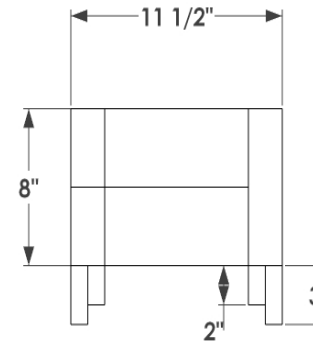

FRONT VIEW

SIDE VIEW

Dimension
32" x 11.5"W x 8"H
38" x 11.5"W x 8"H

BACK VIEW

GENERAL NOTES

1. Sits directly on your deck rail with two bottom support board that slip over the 2" x 4" or 2" x 6" top railing.
2. Comes with drain holes

HOOKS & LATTICE

6056 Corte del Cedro, Carlsbad, CA 92011
 sales@hooksandlattice.com
 800-896-0978

PRODUCT DESCRIPTION		SKU				ORDER NUMBER	CUSTOMER SIGNATURE
Cedar Lattice Rail Flower Box		BHC-RLB					
DIMENSIONS	COLOR	FINISH	REP:	DB:	DATE		
	Natural Cedar						