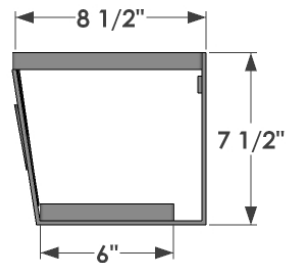

PERSPECTIVE VIEW

Size	L= Actual Dimensions of Liner Fitment
42"	43" Top 40" Bottom
48"	49" Top 46" Bottom

BACK VIEW

SIDE VIEW

GENERAL NOTES

1. Frame, back and bottom supports: 3/4"W x 1/8" Thk Flat Bar
2. Medallion: KM 45-9050
3. Mounting Holes: Ø 1/4"
4. 7mm clearance between back bars to allow 1/4" log

 <p>HOOKS & LATTICE 6056 Corte Del Cedro, Carlsbad CA 92011 1-888-320-0626/service@plantersunlimited.com www.plantersunlimited.com</p>	PRODUCT DESCRIPTION		SKU		ORDER NUMBER	CUSTOMER SIGNATURE
	Medallion Decora Metal Window Box		509B-X (double)			
	DIMENSIONS	COLOR	FINISH	REP:	DB:	DATE