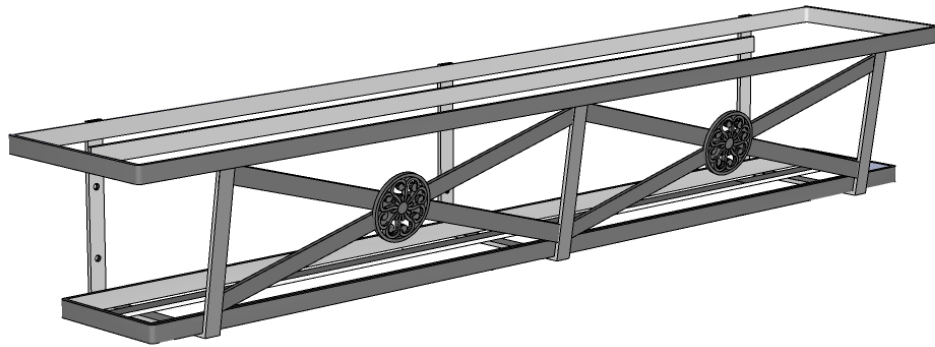

PERSPECTIVE VIEW

Size	L= Actual Dimensions of Liner Fitment
42"	43" Top 40" Bottom
48"	49" Top 46" Bottom

BACK VIEW

SIDE VIEW

GENERAL NOTES

1. Frame, back and bottom supports: 3/4"W x 1/8" Thk Flat Bar
2. Medallion: KM 45-9050
3. Mounting Holes: Ø 1/4"
4. 7mm clearance between back bars to allow 1/4" log

 <p>HOOKS & LATTICE 6056 Corte Del Cedro, Carlsbad CA 92011 1-888-320-0626/service@plantersunlimited.com www.plantersunlimited.com</p>	PRODUCT DESCRIPTION		SKU		ORDER NUMBER	CUSTOMER SIGNATURE
	Medallion Decora Metal Window Box		509B-X (double)			
	DIMENSIONS	COLOR	FINISH	REP:	DB:	DATE