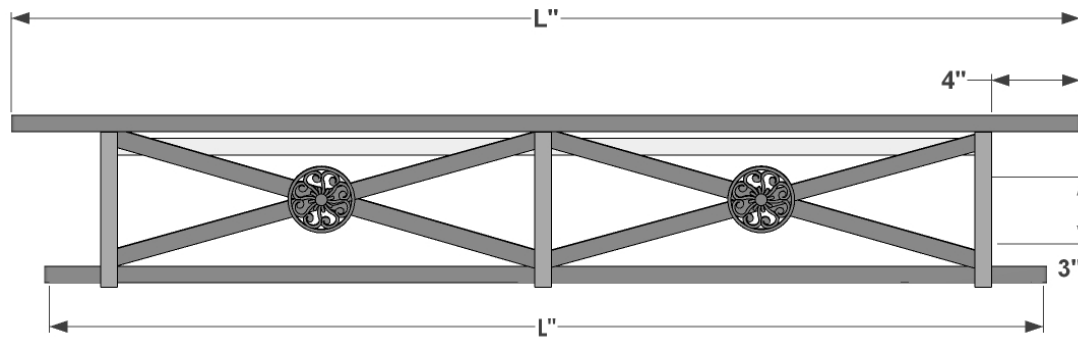

PERSPECTIVE VIEW

Size	L= Actual Dimensions of Liner Fitment
42"	43" Top 40" Bottom
48"	49" Top 46" Bottom

BACK VIEW

SIDE VIEW

GENERAL NOTES

1. Frame, back and bottom supports: 3/4"W x 1/8" Thk Flat Bar
2. Medallion: KM 45-9050
3. Mounting Holes: Ø 1/4"
4. 7mm clearance between back bars to allow 1/4" log

 <p>HOOKS & LATTICE 6056 Corte Del Cedro, Carlsbad CA 92011 1-888-320-0626/service@plantersunlimited.com www.plantersunlimited.com</p>	PRODUCT DESCRIPTION		SKU		ORDER NUMBER	CUSTOMER SIGNATURE
	Medallion Decora Metal Window Box		509B-X (double)			
	DIMENSIONS	COLOR	FINISH	REP:	DB:	DATE