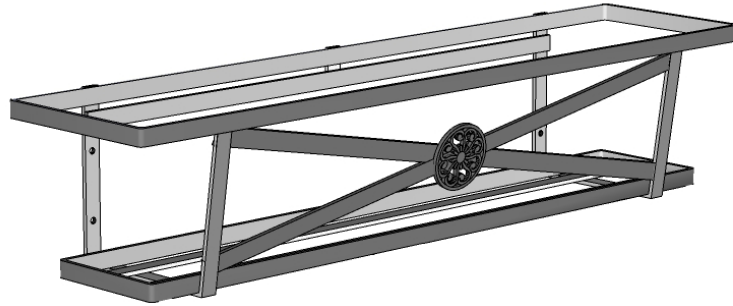

PERSPECTIVE VIEW

Size	L= Actual Dimensions of Liner Fitment
24"	25" Top 22" Bottom
30"	31" Top 28" Bottom
36"	37" Top 34" Bottom

BACK VIEW

SIDE VIEW

GENERAL NOTES

1. Frame, back and bottom supports: 3/4"W x 1/8" Thk Flat Bar
2. Medallion: KM 45-9050
3. Mounting Holes: Ø 1/4"
4. 7mm clearance between back bars to allow 1/4" log

 <p>HOOKS & LATTICE 6056 Corte Del Cedro, Carlsbad CA 92011 1-888-320-0626/service@plantersunlimited.com www.plantersunlimited.com</p>	PRODUCT DESCRIPTION		SKU		ORDER NUMBER	CUSTOMER SIGNATURE
	Medallion Decora Metal Window Box		509B-X (single)			
	DIMENSIONS	COLOR	FINISH	REP:	DB:	DATE