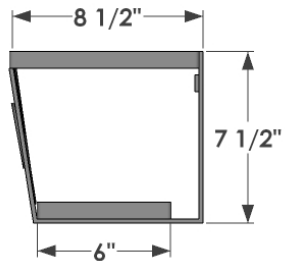

PERSPECTIVE VIEW

Size	L= Actual Dimensions of Liner Fitment
24"	25" Top 22" Bottom
30"	31" Top 28" Bottom
36"	37" Top 34" Bottom

BACK VIEW

SIDE VIEW

GENERAL NOTES

1. Frame, back and bottom supports: 3/4"W x 1/8" Thk Flat Bar
2. Medallion: KM 45-9050
3. Mounting Holes: Ø 1/4"
4. 7mm clearance between back bars to allow 1/4" log