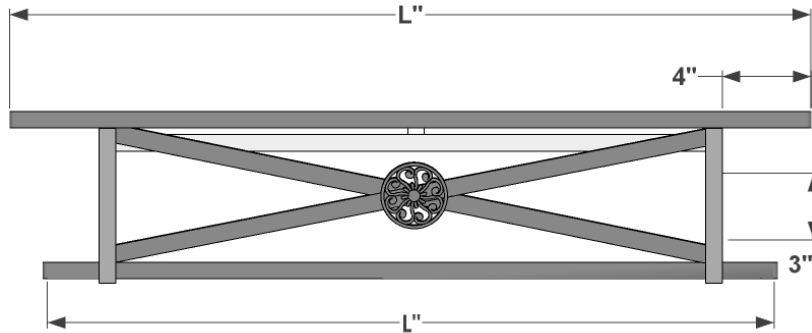

PERSPECTIVE VIEW

Size	L= Actual Dimensions of Liner Fitment
24"	25" Top 22" Bottom
30"	31" Top 28" Bottom
36"	37" Top 34" Bottom

BACK VIEW

SIDE VIEW

GENERAL NOTES

1. Frame, back and bottom supports: 3/4"W x 1/8" Thk Flat Bar
2. Medallion: KM 45-9050
3. Mounting Holes: Ø 1/4"
4. 7mm clearance between back bars to allow 1/4" log

 <p>HOOKS & LATTICE 6056 Corte Del Cedro, Carlsbad CA 92011 1-888-320-0626/service@plantersunlimited.com www.plantersunlimited.com</p>	PRODUCT DESCRIPTION		SKU		ORDER NUMBER	CUSTOMER SIGNATURE
	Medallion Decora Metal Window Box		509B-X (single)			
	DIMENSIONS	COLOR	FINISH	REP:	DB:	DATE