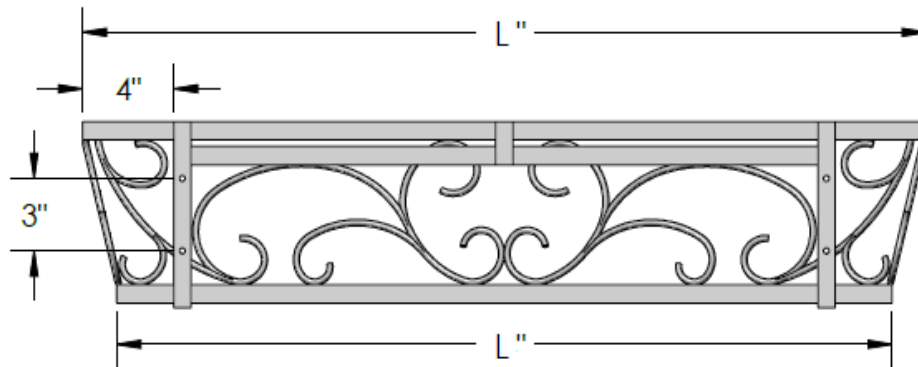

PERSPECTIVE VIEW

SIDE VIEW

BACK VIEW

SIZE	Exterior Dimensions
24"	25" Top 22" Bottom
30"	31" Top 28" Bottom
36"	37" Top 34" Bottom
42"	43" Top 40" Bottom
48"	49" Top 46" Bottom
60"	61" Top 58" Bottom
72"	73" Top 70" Bottom

**GENERAL NOTES**

1. Frame, back and bottom supports: 3/4"W x 1/8" Thk Flat Bar
2. Scrollwork: Ø 1/4" Thk Round Bar
3. Mounting Holes: Ø 1/4"
4. (7mm) clearance between back bars to allow 1/4" log bolt to mount anywhere along slot.