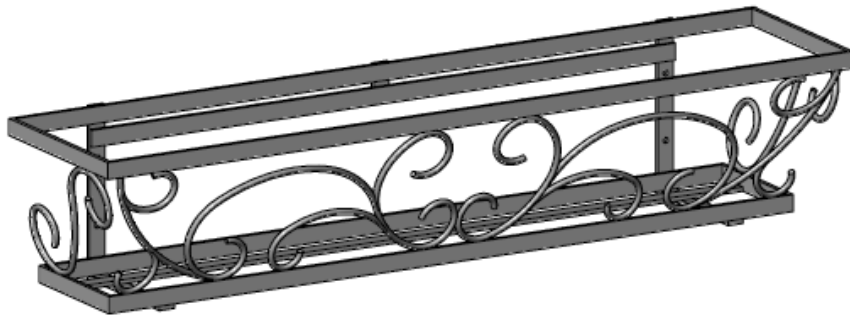

PERSPECTIVE VIEW

SIDE VIEW

BACK VIEW

SIZE	Exterior Dimensions
24"	25" Top 22" Bottom
30"	31" Top 28" Bottom
36"	37" Top 34" Bottom
42"	43" Top 40" Bottom
48"	49" Top 46" Bottom
60"	61" Top 58" Bottom
72"	73" Top 70" Bottom

**GENERAL NOTES**

1. Frame, back and bottom supports: 3/4"W x 1/8" Thk Flat Bar
2. Scrollwork: Ø 1/4" Thk Round Bar
3. Mounting Holes: Ø 1/4"
4. (7mm) clearance between back bars to allow 1/4" log bolt to mount anywhere along slot.