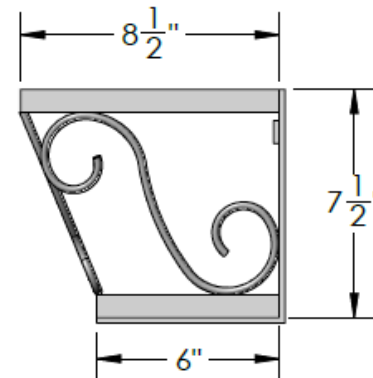

PERSPECTIVE VIEW

SIDE VIEW

BACK VIEW

SIZE	Exterior Dimensions
24"	25" Top 22" Bottom
30"	31" Top 28" Bottom
36"	37" Top 34" Bottom
42"	43" Top 40" Bottom
48"	49" Top 46" Bottom
60"	61" Top 58" Bottom
72"	73" Top 70" Bottom

**GENERAL NOTES**

1. Frame, back and bottom supports: 3/4"W x 1/8" Thk Flat Bar
2. Scrollwork: Ø 1/4" Thk Round Bar
3. Mounting Holes: Ø 1/4"
4. (7mm) clearance between back bars to allow 1/4" log bolt to mount anywhere along slot.