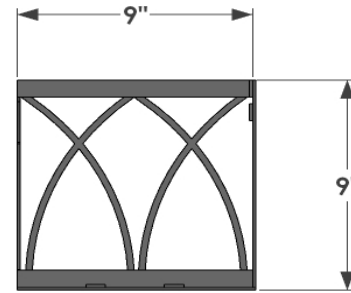

PERSPECTIVE VIEW

SIDE VIEW

BACK VIEW

SIZE	L= Actual Dimensions for Liner Fitment
24"	25"L x 9"W by 9" H
30"	31"L x 9"W by 9" H
36"	37"L x 9"W by 9" H
42"	43"L x 9"W by 9" H
48"	49"L x 9"W by 9" H
60"	61"L x 9"W by 9" H
72"	73"L x 9"W by 9" H

**GENERAL NOTES**

1. Frame, Back and Bottom supports: 3/4"W x 3/16" Thk Flat Bar
2. Design: 1/2"W x 3/16" Thk Flat Bar
3. Mounting Holes 0.28" dia. (7mm)
4. 7mm clearance between bar to allow 1/4" lag bolt to mount anywhere along the slot
5. Arches must align consistently along the length of Box.