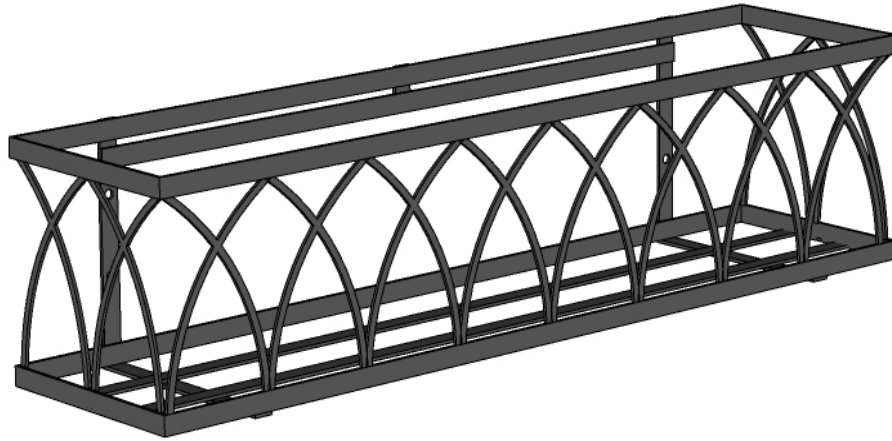

PERSPECTIVE VIEW

SIDE VIEW

BACK VIEW

SIZE	L= Actual Dimensions for Liner Fitment
24"	25"L x 9"W by 9" H
30"	31"L x 9"W by 9" H
36"	37"L x 9"W by 9" H
42"	43"L x 9"W by 9" H
48"	49"L x 9"W by 9" H
60"	61"L x 9"W by 9" H
72"	73"L x 9"W by 9" H

**GENERAL NOTES**

1. Frame, Back and Bottom supports: 3/4"W x 3/16" Thk Flat Bar
2. Design: 1/2"W x 3/16" Thk Flat Bar
3. Mounting Holes 0.28" dia. (7mm)
4. 7mm clearance between bar to allow 1/4" lag bolt to mount anywhere along the slot
5. Arches must align consistently along the length of Box.

**HOOKS & LATTICE**

6056 Corte Del Cedro, Carlsbad CA 92011  
 1-888-320-0626/service@plantersunlimited.com  
 www.plantersunlimited.com

PRODUCT DESCRIPTION		SKU			ORDER NUMBER	CUSTOMER SIGNATURE
Arch Window Box		540C				
DIMENSIONS	COLOR	FINISH	REP:	DB:	DATE	
	Textured Black	Powder Coated				