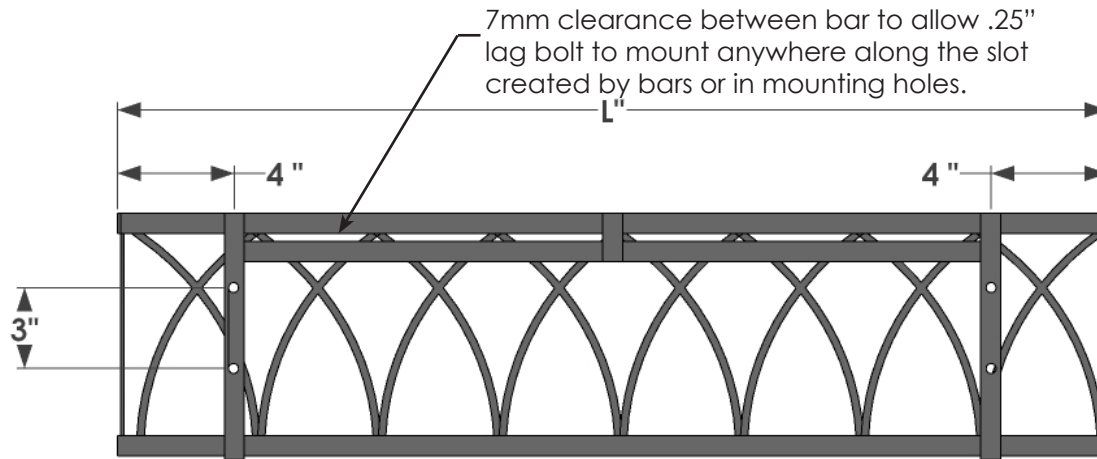

PERSPECTIVE VIEW

SIDE VIEW

BACK VIEW

SIZE	L= Actual Dimensions for Liner Fitment
24"	25"L x 9"W by 9" H
30"	31"L x 9"W by 9" H
36"	37"L x 9"W by 9" H
42"	43"L x 9"W by 9" H
48"	49"L x 9"W by 9" H
60"	61"L x 9"W by 9" H
72"	73"L x 9"W by 9" H

**GENERAL NOTES**

1. Frame, Back and Bottom supports: 3/4"W x 3/16" Thk Flat Bar
2. Design: 1/2"W x 3/16" Thk Flat Bar
3. Mounting Holes 0.28" dia. (7mm)
4. 7mm clearance between bar to allow 1/4" lag bolt to mount anywhere along the slot
5. Arches must align consistently along the length of Box.