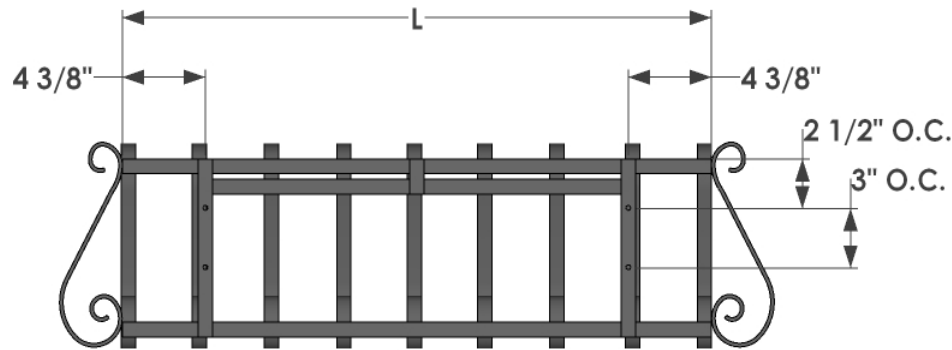

PERSPECTIVE VIEW

SIZE	L = Actual Dimensions for Liner Fitment
24"	w/ 7 scrolls, 25" Exterior scrolls 31"
30"	w/ 9 scrolls, 31" Exterior scrolls 37"
36"	w/ 11 scrolls, 37" Exterior scrolls 43"
42"	w/ 13 scrolls, 43" Exterior scrolls 49"
48"	w/ 15 scrolls, 49" Exterior scrolls 55"
60"	w/ 17 scrolls, 61" Exterior scrolls 67"
72"	w/ 19 scrolls, 73" Exterior scrolls 79"

BACK VIEW

SIDE VIEW

GENERAL NOTES

1. Cage Interior Dimensions fit 8" Pots or L" size x 8" x 8" Liners
2. Frame and Scrolls are 3/4" x 1/8" flat bar.
3. Mounting Holes: Ø 1/4"
4. 7mm clearance between back bars to allow 1/4" log bolt to mount anywhere along slot created by bars or in mounting holes.
5. Individual scrolls measure 9 3/8" height. Top scroll is 2 1/8" diameter, bottom scroll is 2 3/4" in diameter.

**HOOKS & LATTICE**

6056 Corte Del Cedro, Carlsbad CA 92011  
 1-888-320-0626/service@plantersunlimited.com  
 www.plantersunlimited.com

PRODUCT DESCRIPTION		SKU				ORDER NUMBER	CUSTOMER SIGNATURE
European Window Box Cage		541C-X WB					
DIMENSIONS	COLOR	FINISH	REP:	DB:	DATE		