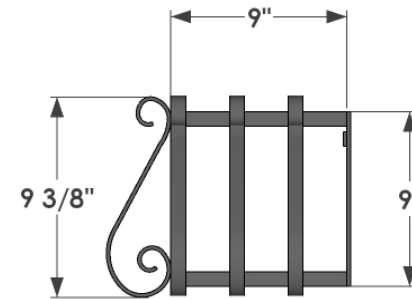

PERSPECTIVE VIEW

SIZE	L = Actual Dimensions for Liner Fitment
24"	w/ 7 scrolls, 25" Exterior scrolls 31"
30"	w/ 9 scrolls, 31" Exterior scrolls 37"
36"	w/ 11 scrolls, 37" Exterior scrolls 43"
42"	w/ 13 scrolls, 43" Exterior scrolls 49"
48"	w/ 15 scrolls, 49" Exterior scrolls 55"
60"	w/ 17 scrolls, 61" Exterior scrolls 67"
72"	w/ 19 scrolls, 73" Exterior scrolls 79"

BACK VIEW

SIDE VIEW

GENERAL NOTES

1. Cage Interior Dimensions fit 8" Pots or L" size x 8" x 8" Liners
2. Frame and Scrolls are 3/4" x 1/8" flat bar.
3. Mounting Holes: Ø 1/4"
4. 7mm clearance between back bars to allow 1/4" log bolt to mount anywhere along slot created by bars or in mounting holes.
5. Individual scrolls measure 9 3/8" height. Top scroll is 2 1/8" diameter, bottom scroll is 2 3/4" in diameter.

**HOOKS & LATTICE**

6056 Corte Del Cedro, Carlsbad CA 92011  
 1-888-320-0626/service@plantersunlimited.com  
 www.plantersunlimited.com

PRODUCT DESCRIPTION		SKU				ORDER NUMBER	CUSTOMER SIGNATURE
European Window Box Cage		541C-X WB					
DIMENSIONS	COLOR	FINISH	REP:	DB:	DATE		