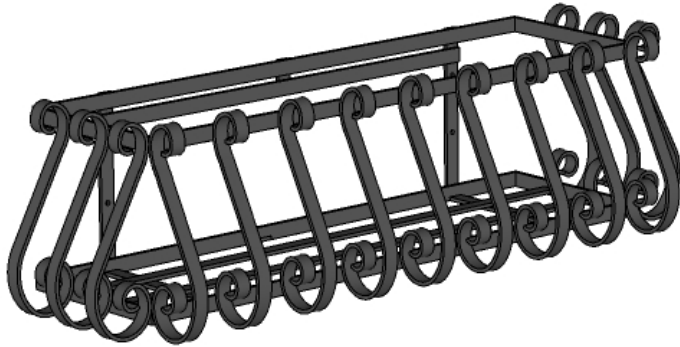

PERSPECTIVE VIEW

SIZE	L = Actual Dimensions for Liner Fitment
24"	w/ 7 scrolls, 25" Exterior scrolls 31"
30"	w/ 9 scrolls, 31" Exterior scrolls 37"
36"	w/ 11 scrolls, 37" Exterior scrolls 43"
42"	w/ 13 scrolls, 43" Exterior scrolls 49"
48"	w/ 15 scrolls, 49" Exterior scrolls 55"
60"	w/ 17 scrolls, 61" Exterior scrolls 67"
72"	w/ 19 scrolls, 73" Exterior scrolls 79"

BACK VIEW

SIDE VIEW

GENERAL NOTES

1. Cage Interior Dimensions fit 8" Pots or L" size x 8" x 8" Liners
2. Frame and Scrolls are 3/4" x 1/8" flat bar.
3. Mounting Holes: Ø 1/4"
4. 7mm clearance between back bars to allow 1/4" log bolt to mount anywhere along slot created by bars or in mounting holes.
5. Individual scrolls measure 9 3/8" height. Top scroll is 2 1/8" diameter, bottom scroll is 2 3/4" in diameter.

**HOOKS & LATTICE**

6056 Corte Del Cedro, Carlsbad CA 92011  
 1-888-320-0626/service@plantersunlimited.com  
 www.plantersunlimited.com

PRODUCT DESCRIPTION		SKU				ORDER NUMBER	CUSTOMER SIGNATURE
European Window Box Cage		541C-X WB					
DIMENSIONS	COLOR	FINISH	REP:	DB:	DATE		