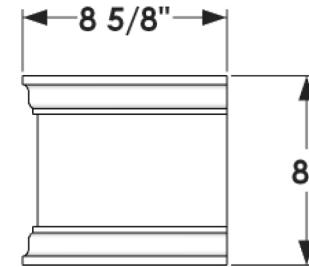

FRONT VIEW

SIDE VIEW

BACK PERSPECTIVE VIEW

Cleat mount, trim is flush with back panel

L SIZE	Exterior Dimensions
24"	25 1/4"L x 8 5/8"W x 8"H
30"	31 1/4"L x 8 5/8"W x 8"H
36"	37 1/4"L x 8 5/8"W x 8"H
42"	43 1/4"L x 8 5/8"W x 8"H
48"	49 1/4"L x 8 5/8"W x 8"H
60"	61 1/4"L x 8 5/8"W x 8"H
72"	73 1/4"L x 8 5/8"W x 8"H

GENERAL NOTES
1. 3"H x 3/4" Thk cleat mount, trim is flush with back panel
2. The window is made of 1/2" thick PVC. Trim adds 1 1/4" to length and 5/8" to width.

**HOOKS & LATTICE**

6088 Corte Del Cedro, Carlsbad CA 92011  
800-896-0978 | service@hooksandlattice.com  
www.hooksandlattice.com