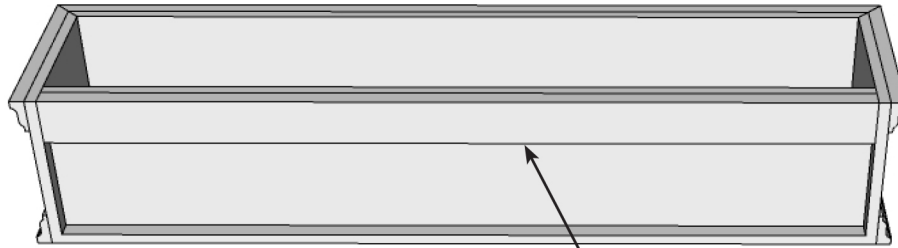

FRONT VIEW

SIDE VIEW

BACK PERSPECTIVE VIEW

Cleat mount, trim is flush with back panel

L SIZE	Exterior Dimensions
24"	25 1/4"L x 8 5/8"W x 8"H
30"	31 1/4"L x 8 5/8"W x 8"H
36"	37 1/4"L x 8 5/8"W x 8"H
42"	43 1/4"L x 8 5/8"W x 8"H
48"	49 1/4"L x 8 5/8"W x 8"H
60"	61 1/4"L x 8 5/8"W x 8"H
72"	73 1/4"L x 8 5/8"W x 8"H

GENERAL NOTES
1. 3"H x 3/4" Thk cleat mount, trim is flush with back panel
2. The window is made of 1/2" thick PVC. Trim adds 1 1/4" to length and 5/8" to width.

**HOOKS & LATTICE**

6088 Corte Del Cedro, Carlsbad CA 92011  
800-896-0978 | service@hooksandlattice.com  
www.hooksandlattice.com

PRODUCT DESCRIPTION	SKU				ORDER NUMBER	CUSTOMER SIGNATURE
Laguna PVC Windowbox, Cleat Mount	A2-100					
DIMENSIONS	COLOR	FINISH	REP:	DB:	DATE	