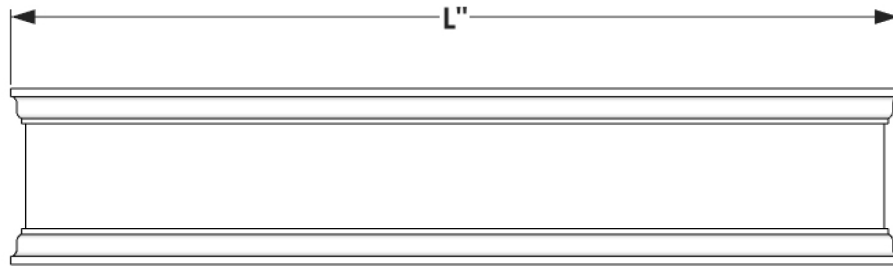

FRONT VIEW

SIDE VIEW

BACK PERSPECTIVE VIEW

Cleat mount, trim is flush with back panel

L SIZE	Exterior Dimensions
24"	25 1/4"L x 8 5/8"W x 8"H
30"	31 1/4"L x 8 5/8"W x 8"H
36"	37 1/4"L x 8 5/8"W x 8"H
42"	43 1/4"L x 8 5/8"W x 8"H
48"	49 1/4"L x 8 5/8"W x 8"H
60"	61 1/4"L x 8 5/8"W x 8"H
72"	73 1/4"L x 8 5/8"W x 8"H

GENERAL NOTES
1. 3"H x 3/4" Thk cleat mount, trim is flush with back panel
2. The window is made of 1/2" thick PVC. Trim adds 1 1/4" to length and 5/8" to width.

**HOOKS & LATTICE**

6088 Corte Del Cedro, Carlsbad CA 92011  
800-896-0978 | service@hooksandlattice.com  
www.hooksandlattice.com