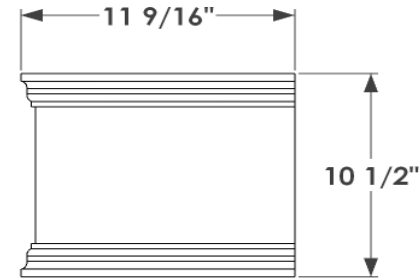

PERSPECTIVE VIEW

SIDE VIEW

BACK PERSPECTIVE VIEW

L SIZE	Top Exterior Dimensions
24"	26 1/8"L x 11 1/2"W x 10 1/2"H
30"	32 1/8"L x 11 1/2"W x 10 1/2"H
36"	38 1/8"L x 11 1/2"W x 10 1/2"H
42"	44 1/8"L x 11 1/2"W x 10 1/2"H
48"	50 1/8"L x 11 1/2"W x 10 1/2"H
60"	62 1/8"L x 11 1/2"W x 10 1/2"H
72"	74 1/8"L x 11 1/2"W x 10 1/2"H

GENERAL NOTES
1. 3"H x 3/4" Thk Cleat Mount, trim is flush with back panel
2. The windowbox is made of 1" Thk PVC. Trim adds 2 1/8" to length and 1 1/16" to width.

 HOOKS & LATTICE 6056 Corte Del Cedro, Carlsbad CA 92011 1-888-320-0626/service@plantersunlimited.com www.plantersunlimited.com	PRODUCT DESCRIPTION		SKU		ORDER NUMBER
	XL Laguna PVC Cleat Mount Windowbox		A2-950		
	DIMENSIONS	COLOR	FINISH	REP:	DB: