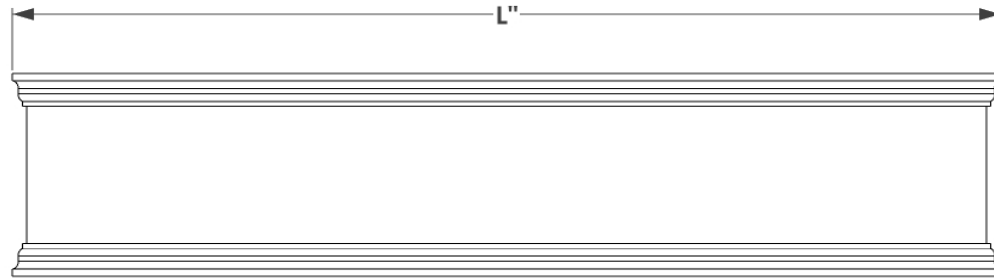

PERSPECTIVE VIEW

SIDE VIEW

BACK PERSPECTIVE VIEW

L SIZE	Top Exterior Dimensions
24"	26 1/8"L x 11 1/2"W x 10 1/2"H
30"	32 1/8"L x 11 1/2"W x 10 1/2"H
36"	38 1/8"L x 11 1/2"W x 10 1/2"H
42"	44 1/8"L x 11 1/2"W x 10 1/2"H
48"	50 1/8"L x 11 1/2"W x 10 1/2"H
60"	62 1/8"L x 11 1/2"W x 10 1/2"H
72"	74 1/8"L x 11 1/2"W x 10 1/2"H

GENERAL NOTES
1. 3"H x 3/4" Thk Cleat Mount, trim is flush with back panel
2. The windowbox is made of 1" Thk PVC. Trim adds 2 1/8" to length and 1 1/16" to width.

 HOOKS & LATTICE 6056 Corte Del Cedro, Carlsbad CA 92011 1-888-320-0626/service@plantersunlimited.com www.plantersunlimited.com	PRODUCT DESCRIPTION		SKU		ORDER NUMBER
	XL Laguna PVC Cleat Mount Windowbox		A2-950		
	DIMENSIONS	COLOR	FINISH	REP:	DB: