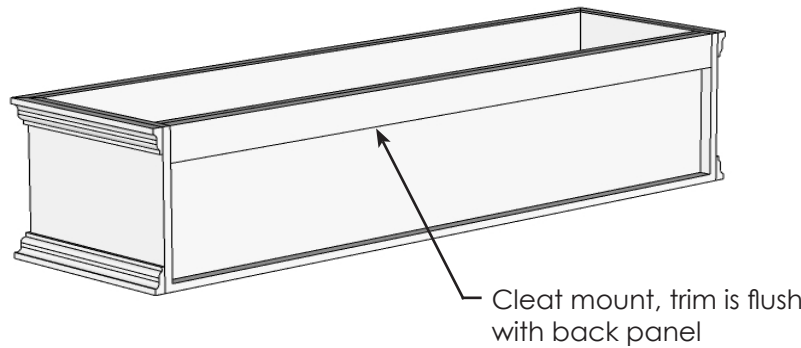

PERSPECTIVE VIEW

SIDE VIEW

BACK PERSPECTIVE VIEW

L SIZE	Top Exterior Dimensions
24"	26 1/8"L x 11 1/2"W x 10 1/2"H
30"	32 1/8"L x 11 1/2"W x 10 1/2"H
36"	38 1/8"L x 11 1/2"W x 10 1/2"H
42"	44 1/8"L x 11 1/2"W x 10 1/2"H
48"	50 1/8"L x 11 1/2"W x 10 1/2"H
60"	62 1/8"L x 11 1/2"W x 10 1/2"H
72"	74 1/8"L x 11 1/2"W x 10 1/2"H

GENERAL NOTES
1. 3"H x 3/4" Thk Cleat Mount, trim is flush with back panel
2. The windowbox is made of 1" Thk PVC. Trim adds 2 1/8" to length and 1 1/16" to width.

 HOOKS & LATTICE 6056 Corte Del Cedro, Carlsbad CA 92011 1-888-320-0626/service@plantersunlimited.com www.plantersunlimited.com	PRODUCT DESCRIPTION		SKU		ORDER NUMBER
	XL Laguna PVC Cleat Mount Windowbox		A2-950		
	DIMENSIONS	COLOR	FINISH	REP:	DB: