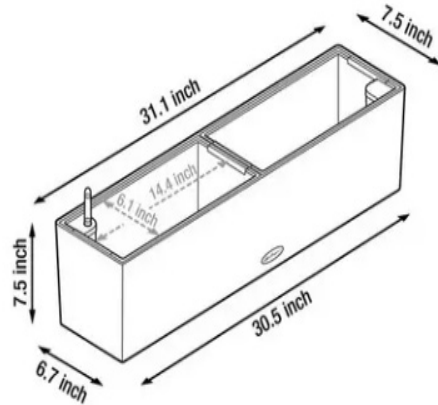

31IN. SLATE BASSWOOD SELF-WATERING WINDOW BOX PLANTER

GENERAL NOTES

Blank area for general notes.

HOOKS & LATTICE

6056 Corte Del Cedro, Carlsbad CA 92011
 1-888-320-0626/service@plantersunlimited.com
 www.plantersunlimited.com

PRODUCT DESCRIPTION		SKU				ORDER NUMBER
Basswood Self Watering Window Box		L5-BLB-31				
DIMENSIONS		COLOR	FINISH	REP:	DB:	DATE

CUSTOMER SIGNATURE

Blank area for customer signature.