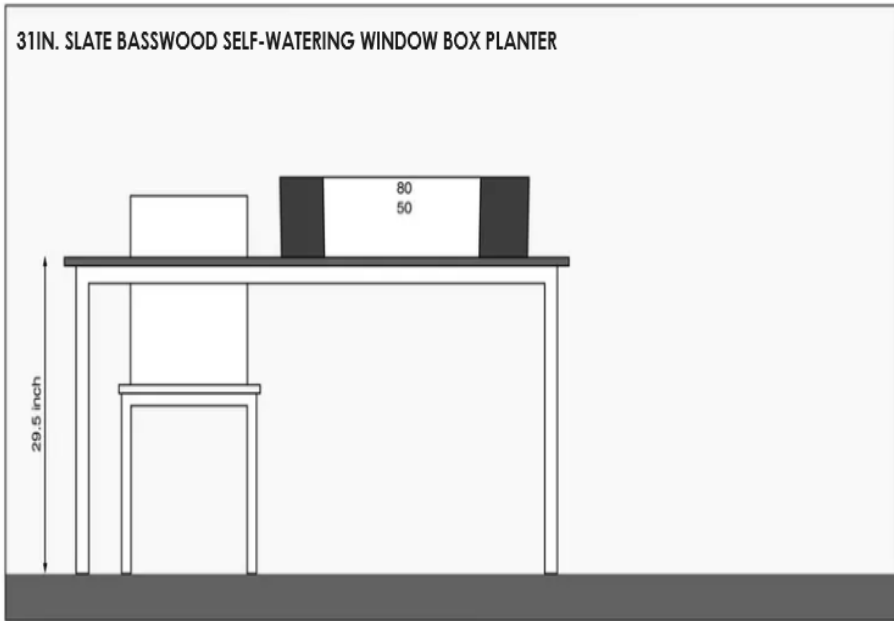

31IN. SLATE BASSWOOD SELF-WATERING WINDOW BOX PLANTER

GENERAL NOTES

Blank area for general notes.

HOOKS & LATTICE

6056 Corte Del Cedro, Carlsbad CA 92011
 1-888-320-0626/service@plantersunlimited.com
 www.plantersunlimited.com

PRODUCT DESCRIPTION		SKU				ORDER NUMBER
Basswood Self Watering Window Box		L5-BLB-31				
DIMENSIONS		COLOR	FINISH	REP:	DB:	DATE

CUSTOMER SIGNATURE

Blank area for customer signature.