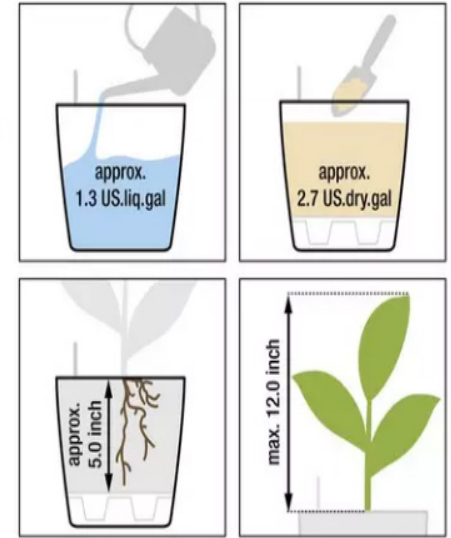

31IN. SLATE BASSWOOD SELF-WATERING WINDOW BOX PLANTER

GENERAL NOTES

Blank area for general notes.

HOOKS & LATTICE

6056 Corte Del Cedro, Carlsbad CA 92011
 1-888-320-0626/service@plantersunlimited.com
 www.plantersunlimited.com

PRODUCT DESCRIPTION		SKU				ORDER NUMBER
Basswood Self Watering Window Box		L5-BLB-31				
DIMENSIONS		COLOR	FINISH	REP:	DB:	DATE

CUSTOMER SIGNATURE

Blank area for customer signature.