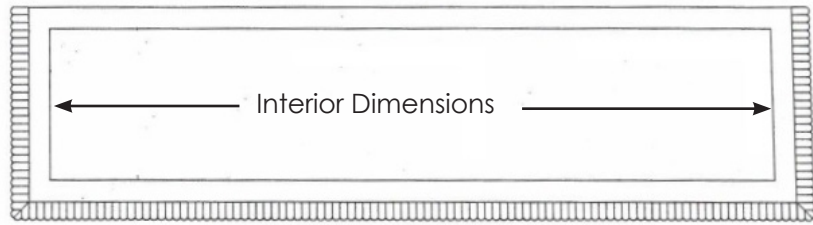

TOP VIEW

BACK VIEW

Fiberglass Cleat Mount System
Comes w/ 3" x 3" Stainless
Steel brackets with 3/8" screw
hole

ELEVATION VIEW

SIDE VIEW

L SIZE	Exterior Dimensions (MID)	Exterior Dimensions (Top)	Interior Dimensions
24"	27.25"L x 9.75"W x 10"H	24"L x 9.75"W x 10"H	22"L x 7"W x 10"H
36"	39.25"L x 9.75"W x 10"H	36"L x 9.75"W x 10"H	34"L x 7"W x 10"H
48"	51.25"L x 9.75"W x 10"H	48"L x 9.75"W x 10"H	46"L x 7"W x 10"H
60"	63.25"L x 9.75"W x 10"H	60"L x 9.75"W x 10"H	58"L x 7"W x 10"H
72"	75.25"L x 9.75"W x 10"H	72"L x 9.75"W x 10"H	70"L x 7"W x 10"H

GENERAL NOTES

1. Largest sizes come w/ 4 brackets & bolts.
2. Smallest sizes come w/ 2 brackets & bolts.
3. Middle size comes w/ 3 brackets & bolts.
4. Comes with Drainage.

HOOKS & LATTICE
6056 Corte Del Cedro, Carlsbad CA 92011
1-888-320-0626/service@plantersunlimited.com
www.plantersunlimited.com