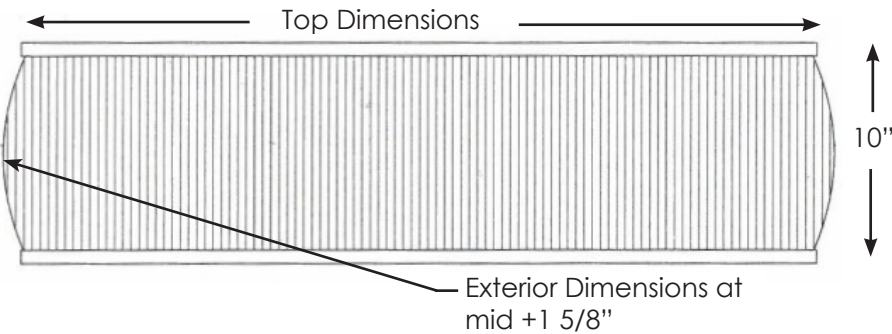

TOP VIEW

BACK VIEW

Fiberglass Cleat Mount System
Comes w/ 3" x 3" Stainless
Steel brackets with 3/8" screw
hole

ELEVATION VIEW

SIDE VIEW

L SIZE	Exterior Dimensions (MID)	Exterior Dimensions (Top)	Interior Dimensions
24"	27.25"L x 9.75"W x 10"H	24"L x 9.75"W x 10"H	22"L x 7"W x 10"H
36"	39.25"L x 9.75"W x 10"H	36"L x 9.75"W x 10"H	34"L x 7"W x 10"H
48"	51.25"L x 9.75"W x 10"H	48"L x 9.75"W x 10"H	46"L x 7"W x 10"H
60"	63.25"L x 9.75"W x 10"H	60"L x 9.75"W x 10"H	58"L x 7"W x 10"H
72"	75.25"L x 9.75"W x 10"H	72"L x 9.75"W x 10"H	70"L x 7"W x 10"H

GENERAL NOTES

1. Largest sizes come w/ 4 brackets & bolts.
2. Smallest sizes come w/ 2 brackets & bolts.
3. Middle size comes w/ 3 brackets & bolts.
4. Comes with Drainage.

HOOKS & LATTICE
6056 Corte Del Cedro, Carlsbad CA 92011
1-888-320-0626/service@plantersunlimited.com
www.plantersunlimited.com