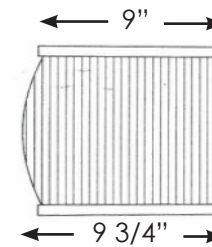

TOP VIEW

BACK VIEW

Fiberglass Cleat Mount System
Comes w/ 3" x 3" Stainless
Steel brackets with 3/8" screw
hole

ELEVATION VIEW

SIDE VIEW

L SIZE	Exterior Dimensions (MID)	Exterior Dimensions (Top)	Interior Dimensions
24"	27.25"L x 9.75"W x 10"H	24"L x 9.75"W x 10"H	22"L x 7"W x 10"H
36"	39.25"L x 9.75"W x 10"H	36"L x 9.75"W x 10"H	34"L x 7"W x 10"H
48"	51.25"L x 9.75"W x 10"H	48"L x 9.75"W x 10"H	46"L x 7"W x 10"H
60"	63.25"L x 9.75"W x 10"H	60"L x 9.75"W x 10"H	58"L x 7"W x 10"H
72"	75.25"L x 9.75"W x 10"H	72"L x 9.75"W x 10"H	70"L x 7"W x 10"H

GENERAL NOTES

1. Largest sizes come w/ 4 brackets & bolts.
2. Smallest sizes come w/ 2 brackets & bolts.
3. Middle size comes w/ 3 brackets & bolts.
4. Comes with Drainage.

HOOKS & LATTICE
6056 Corte Del Cedro, Carlsbad CA 92011
1-888-320-0626/service@plantersunlimited.com
www.plantersunlimited.com