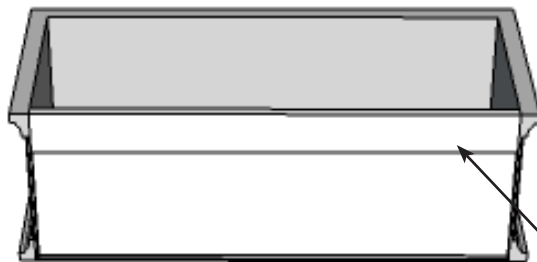

PERSPECTIVE VIEW

SIDE VIEW

Cleat Mount, trim is flush with back panel

BACK VIEW

Date:
Scale: NTS
DB: RMA
CB:
Rep:
Order#:

Content: La Fleur Fiberglass Window Box
PN: CM-LF24-AC
Color/Finish: Copper ArmoreCoat
Customer Approval: _____