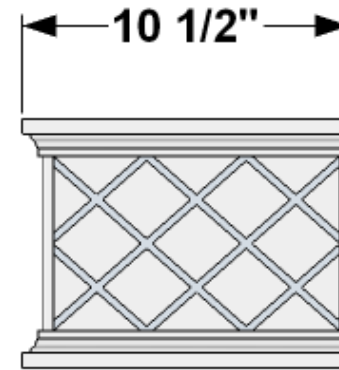

PERSPECTIVE VIEW

SIDE VIEW

Cleat Mount, trim is flush with back panel

BACK VIEW

Date:
Scale: NTS
DB: RMA
CB:
Rep:
Order#:

Content: La Fleur Fiberglass Window Box
PN: CM-LF24-AC
Color/Finish: Copper ArmoreCoat
Customer Approval: _____