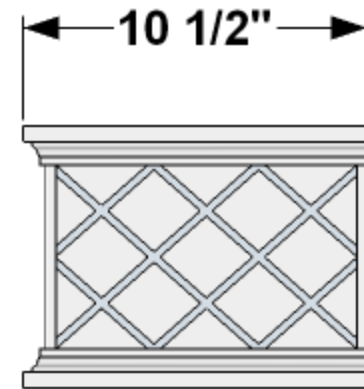

PERSPECTIVE VIEW

SIDE VIEW

Cleat Mount, trim is flush with back panel

BACK VIEW

Date: 09/2015  
 Scale: NTS  
 DB: GGG  
 CB:  
 Rep: Maria  
 Order#:

Content: La Fleur Fiberglass Window Box  
 PN: CM-LF42-AC  
 Color/Finish: Copper ArmoredCoat  
 Customer Approval: \_\_\_\_\_