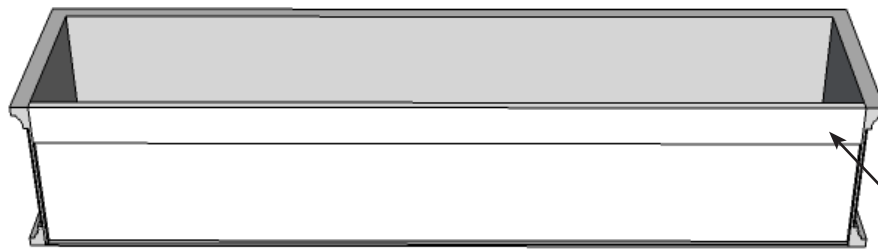

PERSPECTIVE VIEW

SIDE VIEW

Cleat Mount, trim is flush with back panel

BACK VIEW

Date: 09/2015  
 Scale: NTS  
 DB: GGG  
 CB:  
 Rep: Maria  
 Order#:

Content: La Fleur Fiberglass Window Box  
 PN: CM-LF42-AC  
 Color/Finish: Copper ArmoredCoat  
 Customer Approval: \_\_\_\_\_