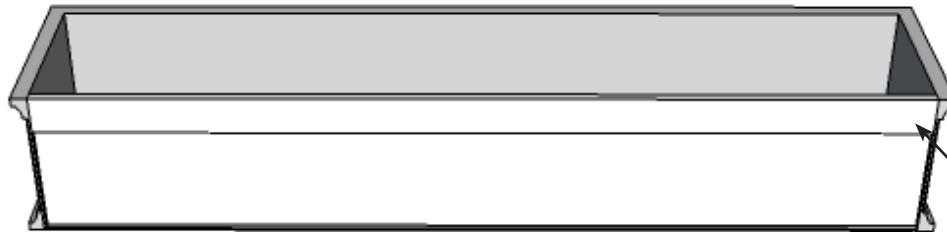

PERSPECTIVE VIEW

SIDE VIEW

Cleat Mount, trim is flush with back panel

BACK VIEW

Date:
Scale: NTS
DB: RMA
CB:
Rep:
Order#:

Content: La Fleur Fiberglass Window Box
PN: CM-LF48-AC
Color/Finish: Copper ArmoredCoat
Customer Approval: _____