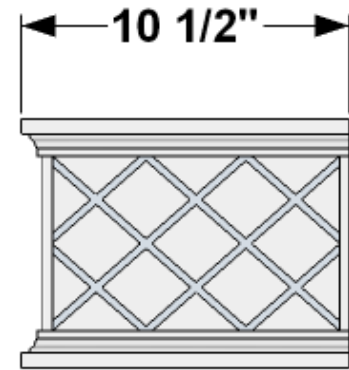

PERSPECTIVE VIEW

SIDE VIEW

Cleat Mount, trim is flush with back panel

BACK VIEW

Date:
Scale: NTS
DB: RMA
CB:
Rep:
Order#:

Content: La Fleur Fiberglass Window Box
PN: CM-LF48-AC
Color/Finish: Copper ArmoredCoat
Customer Approval: _____