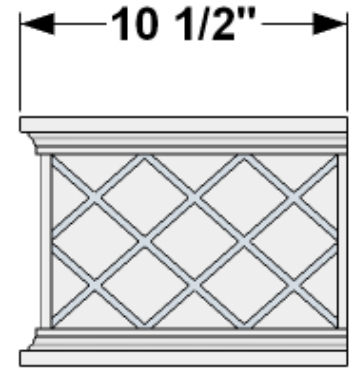

PERSPECTIVE VIEW

SIDE VIEW

Cleat Mount, trim is flush with back panel

BACK VIEW

Date:
Scale: NTS
DB: RMA
CB:
Rep:
Order#:

Content: La Fleur Fiberglass Window Box
PN: CM-LF72-AC
Color/Finish: Copper ArmoreCoat
Customer Approval: _____