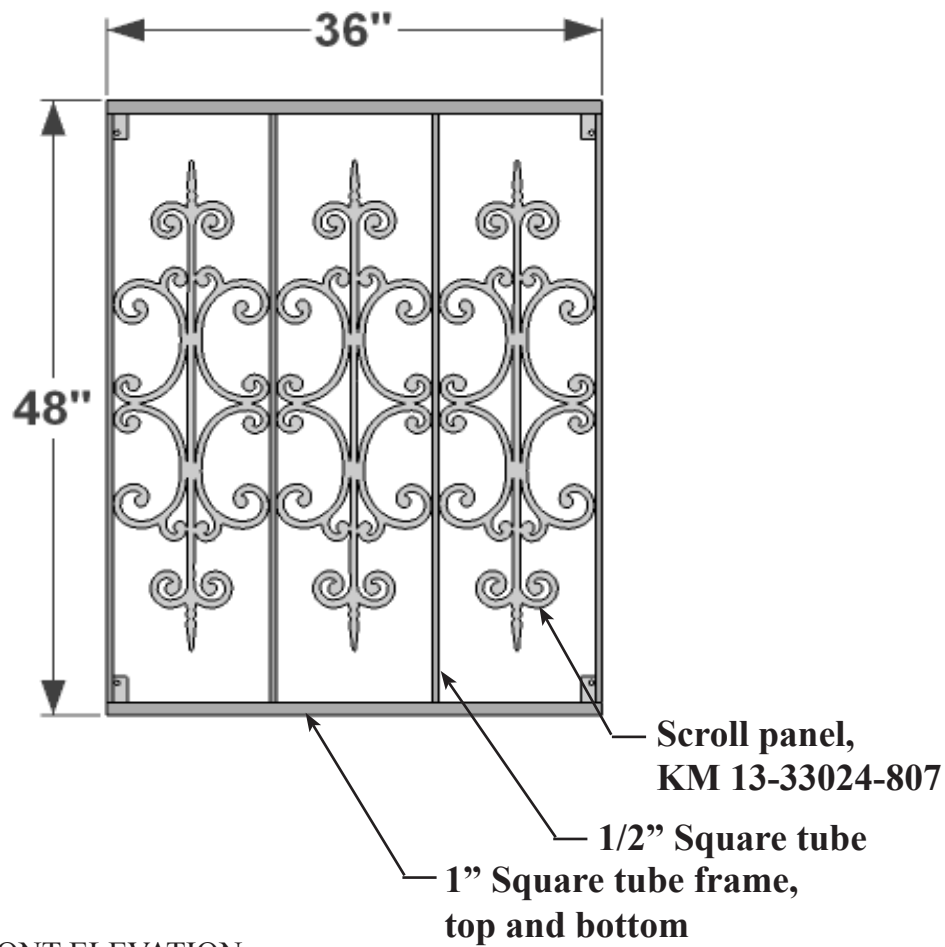

**General Note: Use KM Panel or manufacture to specification**

FRONT ELEVATION

BACK PERSPECTIVE

Date:  
Scale: NTS  
DB: GGG  
CB:  
Rep:  
Order#:

Content: Promesa Juliet Balcony

PN: 728-BAL-364-48H

Color/Finish: