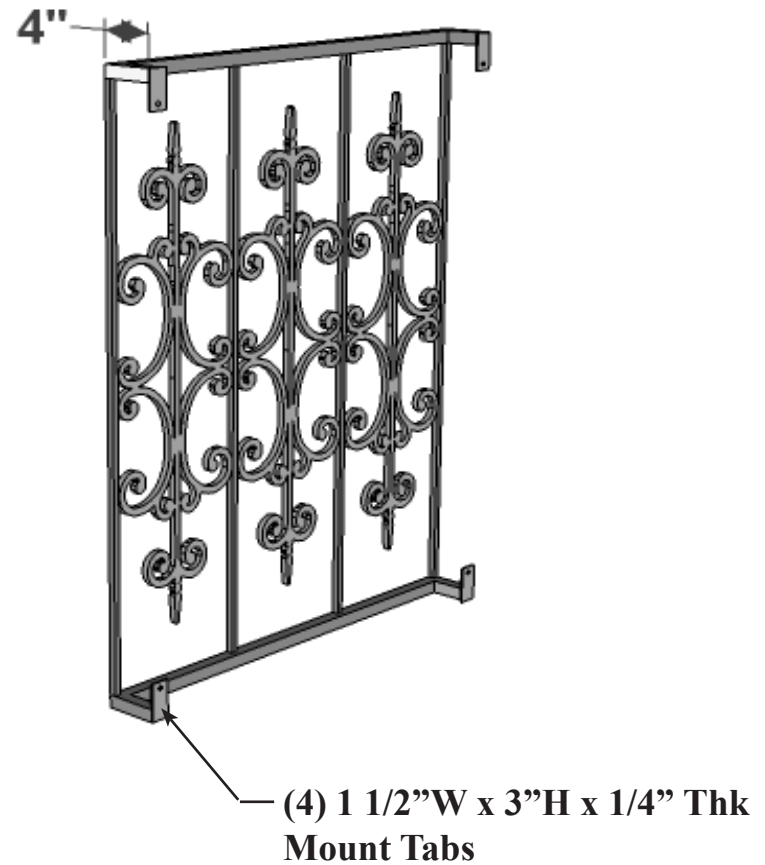

**General Note: Use KM Panel or manufacture to specification**

FRONT ELEVATION

BACK PERSPECTIVE

Date:  
Scale: NTS  
DB: GGG  
CB:  
Rep:  
Order#:

Content: Promesa Juliet Balcony

PN: 728-BAL-364-48H

Color/Finish: