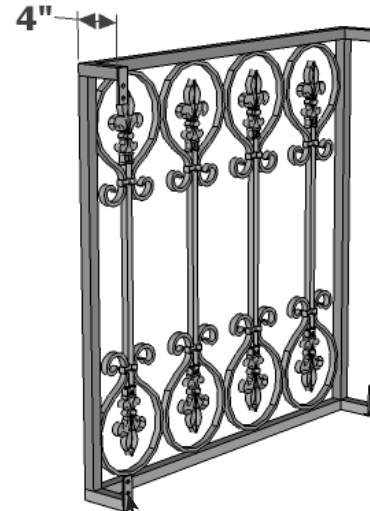

General Note: Use KM Panel or manufacture to specification

Scroll work, KM 13-33372-492,
spaced evenly

1" Square tube frame

(4) 1 1/2"W x 3"H x 1/4" Thk
Mount Tabs

FRONT ELEVATION

BACK PERSPECTIVE

Date:
Scale: NTS
DB: GGG
CB:
Rep:
Order#:

Content: Darrington Faux Balcony

PN: 726-BAL-364-37H

Color/Finish:

Customer Approval: _____

Design by Hooks and Lattice. All visual representations and designs are the intellectual property of Hooks and Lattice and protected under copyright law. Any duplication of this design is in direct violation of the law and will result in legal action. © Copyright 2008-2015