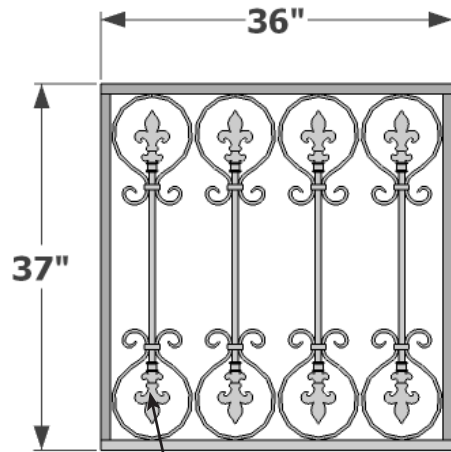

General Note: Use KM Panel or manufacture to specification

Scroll work, KM 13-33372-492,
spaced evenly

1" Square tube frame

(4) 1 1/2"W x 3"H x 1/4" Thk
Mount Tabs

FRONT ELEVATION

BACK PERSPECTIVE

Date:
Scale: NTS
DB: GGG
CB:
Rep:
Order#:

Content: Darrington Faux Balcony

PN: 726-BAL-364-37H

Color/Finish:

Customer Approval: _____

Design by Hooks and Lattice. All visual representations and designs are the intellectual property of Hooks and Lattice and protected under copyright law. Any duplication of this design is in direct violation of the law and will result in legal action. © Copyright 2008-2015