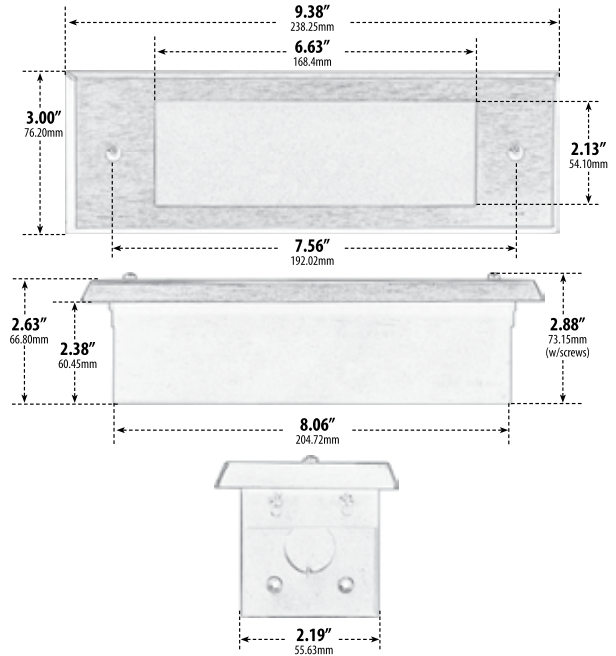

RECESSED OPEN FACE BRICK, STEP AND WALL LIGHT

LV614-B

LV614-W

LV614-VG

LV614-CP

LV614-ABS

LV614-ABZ

- ▶ **Faceplate Material:** See below
- ▶ **Housing Material:** Brass
- ▶ **Lens:** Frosted, Heat Resistant, Tempered Glass
- ▶ **Lamp:** Single Contact Bayonet Base (2 x 21W Maximum)

MODEL NUMBER	LAMP TYPE	ILLUMINANT TYPE	WATTS (W)	VOLTS (V)	LAMP(S) INCLUDED?
LV614	93/1156	INCANDESCENT	2 x 21	12	YES
LV-LED614	BAY-LED	LED	2 x 3.2	12	YES

- ▶ **Available Finish (Aluminum):** Black, White, Verde Green
- ▶ **Available Finish (Brass):** Antique Brass, Antique Bronze
- ▶ **Available Finish (Copper):** Copper
- ▶ **Recessed Mount**
- ▶ **Connector Available:** P-CN01 (sold separately) See page 89
- ▶ **Replacement Cover Plate:** P-CVR-LV614 (sold separately)
- ▶ **ETL Approved**

Overall Dimensions:
3.00"H x 9.38"W x 2.63"D

Weight: 1.40 lbs
Approximate Wire Length: 18"
Box Dimensions: 4.88"H x 9.75"W x 3.13"D
Lamp Included