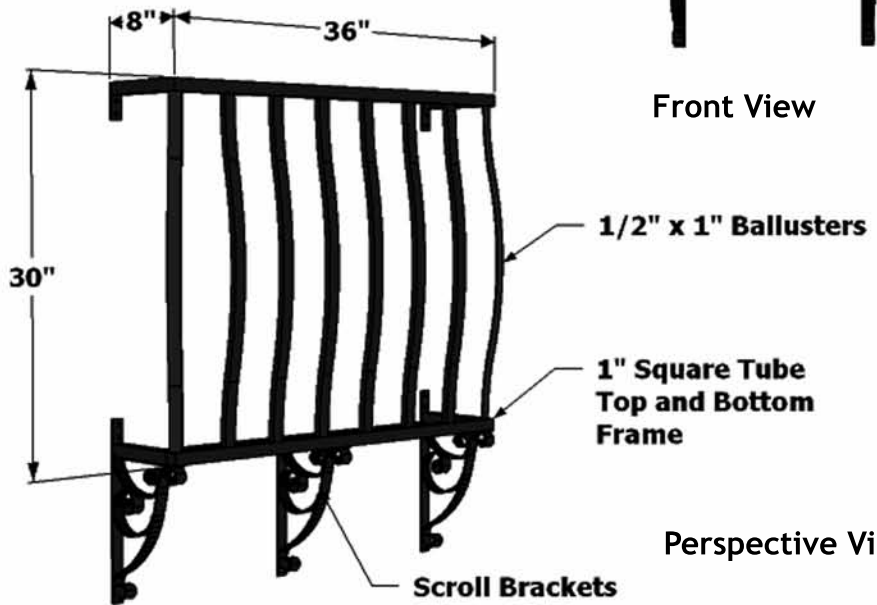

Front View

Perspective View

Rear View

Date: 12-21-2010
 Revision:
 Sheet: A
 PN# 703-BAL-3630-8

Drawn by:
 Content:

KE
 Vicenza
 Faux Balcony
 36" x 30" x 8"

Design by Hooks and Lattice
 All visual representations and designs are the intellectual property of Hooks and Lattice and protected under copyright law. Any duplication of this design or any element is in direct violation of the law and will result in legal action.