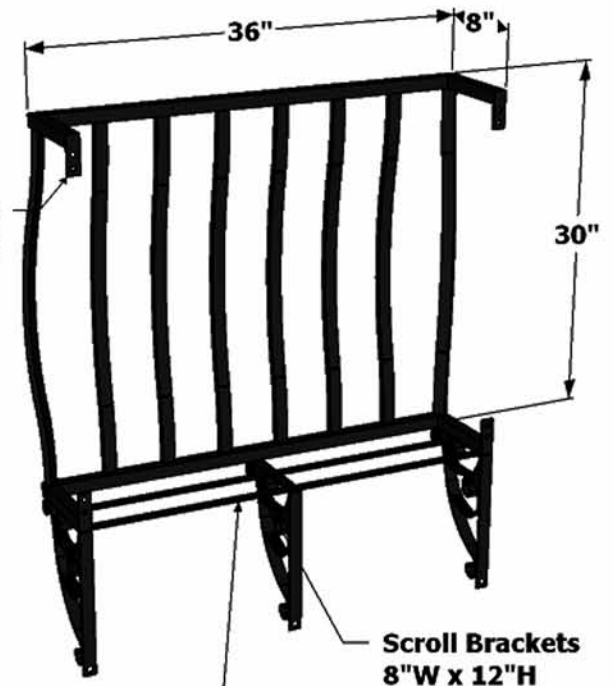

Front View

Perspective View

Rear View

Date: 12-21-2010
 Revision:
 Sheet: A
 PN# 703-BAL-3630-8

Drawn by:
 Content:

KE
 Vicenza
 Faux Balcony
 36" x 30" x 8"

Design by Hooks and Lattice
 All visual representations and designs are the intellectual property of Hooks and Lattice and protected under copyright law. Any duplication of this design or any element is in direct violation of the law and will result in legal action.