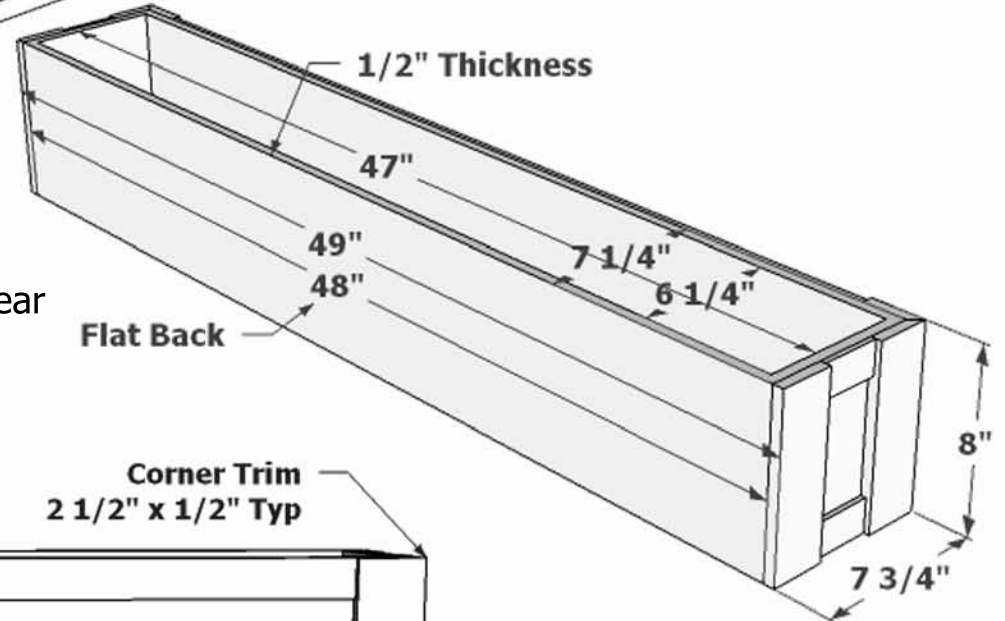

Corner Trim  
2 1/2" x 1/2" Typ

Detail Perspective

Detail Rear

Flat Back

Interior Trim 1 1/2" x 1/4" Typ

Corner Trim  
2 1/2" x 1/2" Typ

Detail Front

Date: 12-29-2010  
Revision:  
Sheet: A  
PN#: A2-025-48

Drawn by: KE  
Content:  
Petite Solera  
Premier Flower Box  
48"

Design by Hooks and Lattice  
All visual representations and designs are the intellectual property of Hooks and Lattice and protected under copy-right law. Any duplication of this design or any element is in direct violation of the law and will result in legal action.