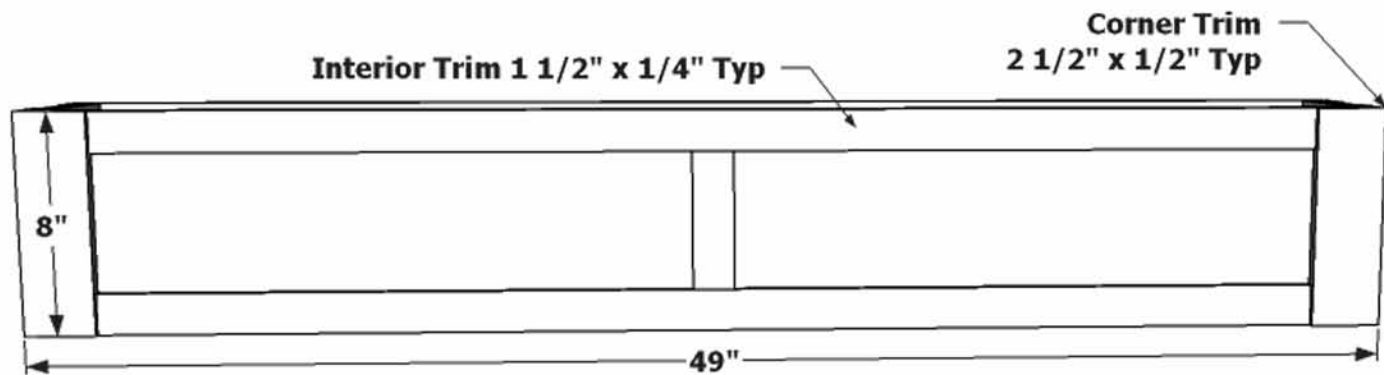

Corner Trim  
2 1/2" x 1/2" Typ

Detail Perspective

Detail Rear

Flat Back

Interior Trim 1 1/2" x 1/4" Typ

Corner Trim  
2 1/2" x 1/2" Typ

Detail Front

Date: 12-29-2010  
Revision:  
Sheet: A  
PN#: A2-025-48

Drawn by: KE  
Content:  
Petite Solera  
Premier Flower Box  
48"

Design by Hooks and Lattice  
All visual representations and designs are the intellectual property of Hooks and Lattice and protected under copy-right law. Any duplication of this design or any element is in direct violation of the law and will result in legal action.