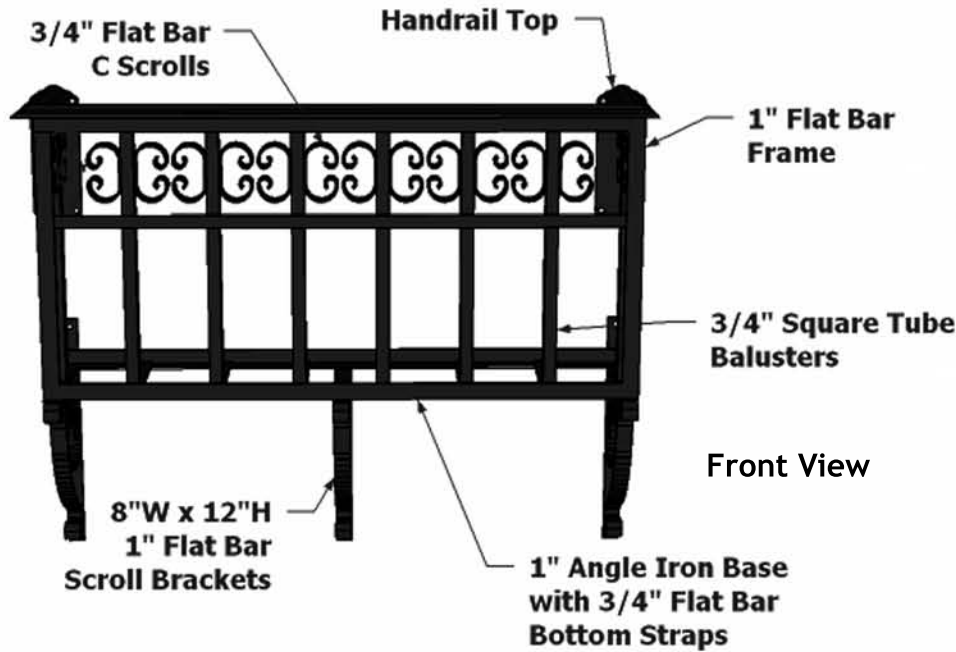

Perspective View

Front View

Rear View

Date: 12-22-2010
 Revision:
 Sheet: A
 PN# 704-BAL-3618-8

Drawn by:
 Content:

KE
 Salerno
 Faux Balcony
 36" x 18" x 8"

Design by Hooks and Lattice
 All visual representations and designs are the intellectual property of Hooks and Lattice and protected under copyright law. Any duplication of this design or any element is in direct violation of the law and will result in legal action.