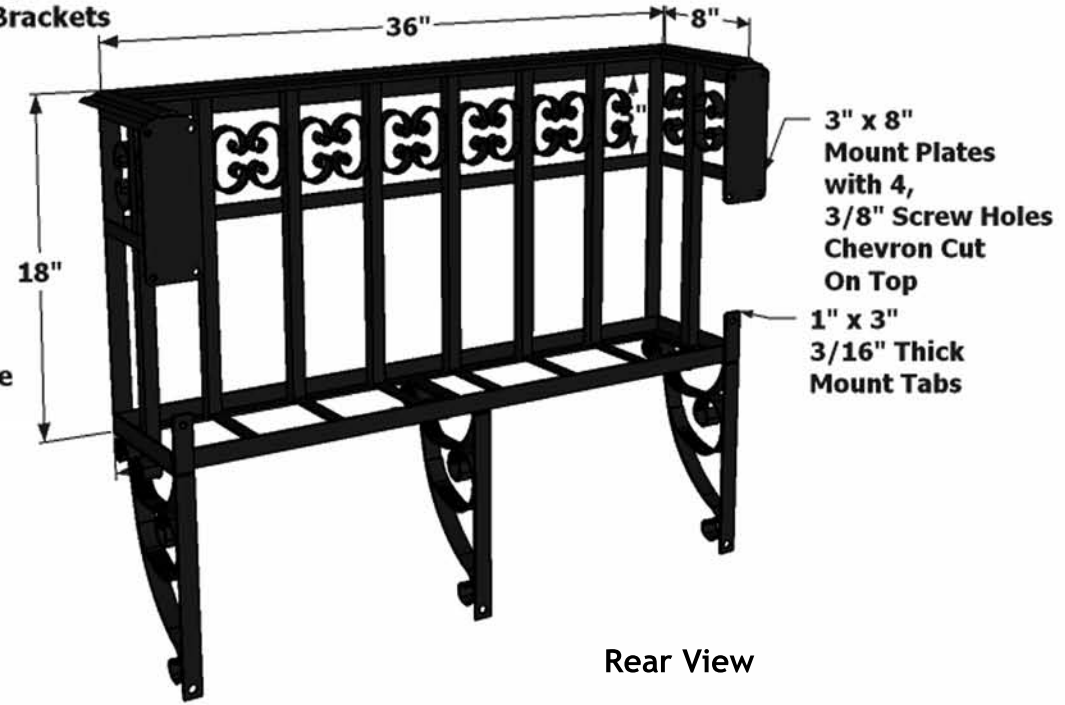

Perspective View

Front View

Rear View

Date: 12-22-2010
 Revision:
 Sheet: A
 PN# 704-BAL-3618-8

Drawn by:
 Content:

KE
 Salerno
 Faux Balcony
 36" x 18" x 8"

Design by Hooks and Lattice
 All visual representations and designs are the intellectual property of Hooks and Lattice and protected under copyright law. Any duplication of this design or any element is in direct violation of the law and will result in legal action.