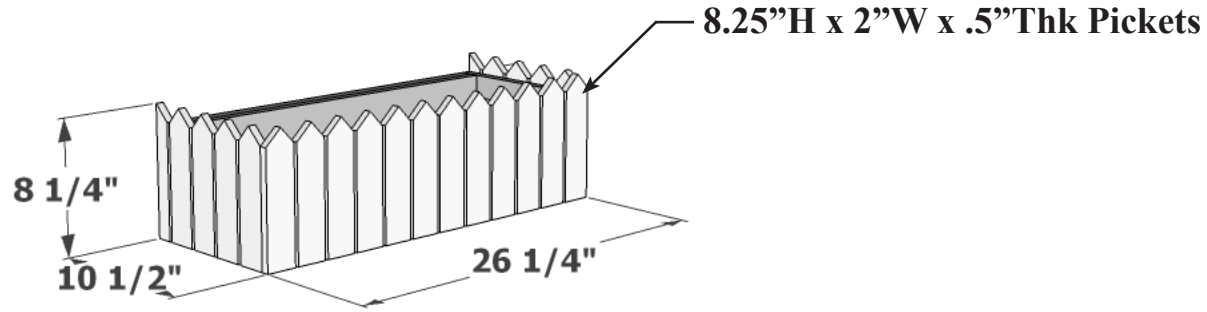

General Notes:

- 1. Frame is 1.5"W x 5/8"Thk PVC
- 2. Pickets are 8.25"H x 2"W x .5"Thk
- 3. Interior dimensions are 54"L x 8"W
- 4. 5/8" PVC, unless otherwise noted

FRONT PERSPECTIVE

BACK PERSPECTIVE

Date:
Scale: NTS
DB: JL
CB:
Rep:
Order#:

Content: Picket Fence PVC Cleat Mount Window Box

PN: A2-750-24

Color/Finish: Unpainted White PVC

Customer Approval: _____

Design by Hooks and Lattice. All visual representations and designs are the intellectual property of Hooks and Lattice and protected under copyright law. Any duplication of this design is in direct violation of the law and will result in legal action. © Copyright 2008-2014