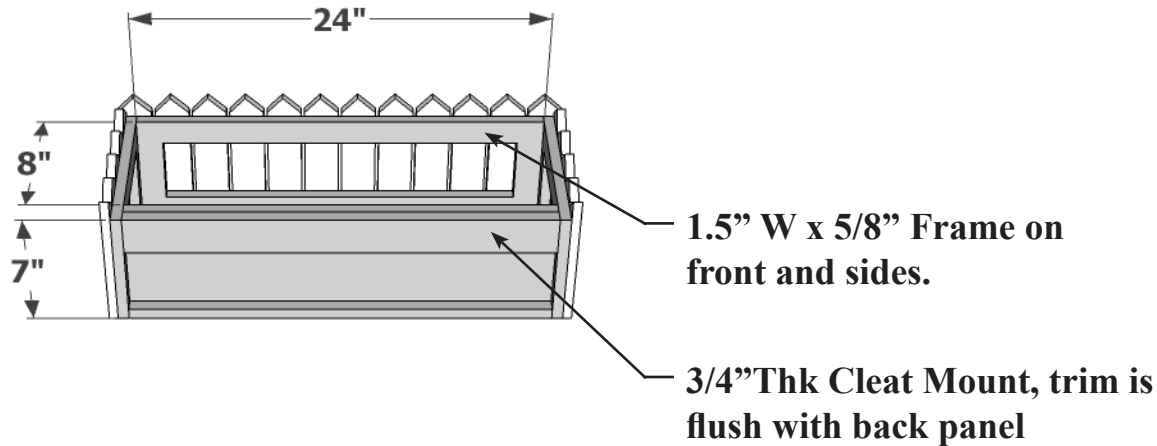

General Notes:

- 1. Frame is 1.5"W x 5/8"Thk PVC
- 2. Pickets are 8.25"H x 2"W x .5"Thk
- 3. Interior dimensions are 54"L x 8"W
- 4. 5/8" PVC, unless otherwise noted

FRONT PERSPECTIVE

BACK PERSPECTIVE

Date:
Scale: NTS
DB: JL
CB:
Rep:
Order#: