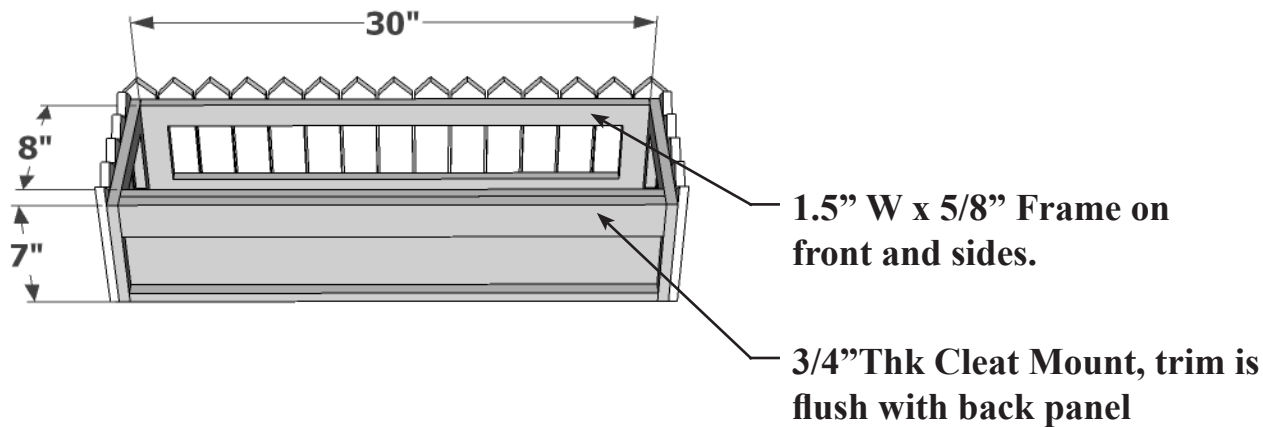

General Notes:

- 1. Frame is 1.5"W x 5/8"Thk PVC
- 2. Pickets are 8.25"H x 2"W x .5"Thk
- 3. Interior dimensions are 54"L x 8"W
- 4. 5/8" PVC, unless otherwise noted

FRONT PERSPECTIVE

BACK PERSPECTIVE

Date:
Scale: NTS
DB: JL
CB:
Rep:
Order#:

Content: Picket Fence PVC Cleat Mount Window Box

PN: A2-750-30

Color/Finish: Unpainted White PVC

Customer Approval: _____

Design by Hooks and Lattice. All visual representations and designs are the intellectual property of Hooks and Lattice and protected under copyright law. Any duplication of this design is in direct violation of the law and will result in legal action. © Copyright 2008-2014