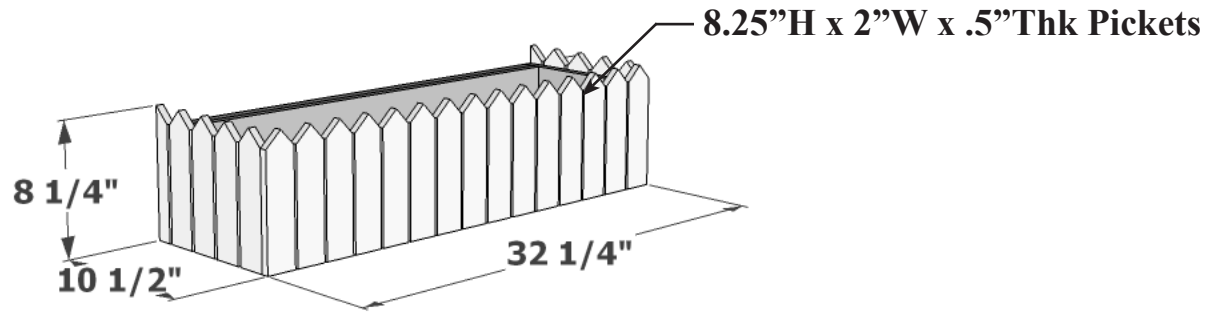

General Notes:

- 1. Frame is 1.5"W x 5/8"Thk PVC
- 2. Pickets are 8.25"H x 2"W x .5"Thk
- 3. Interior dimensions are 54"L x 8"W
- 4. 5/8" PVC, unless otherwise noted

FRONT PERSPECTIVE

BACK PERSPECTIVE

Date:
Scale: NTS
DB: JL
CB:
Rep:
Order#:

Content: Picket Fence PVC Cleat Mount Window Box

PN: A2-750-30

Color/Finish: Unpainted White PVC

Customer Approval: _____

Design by Hooks and Lattice. All visual representations and designs are the intellectual property of Hooks and Lattice and protected under copyright law. Any duplication of this design is in direct violation of the law and will result in legal action. © Copyright 2008-2014