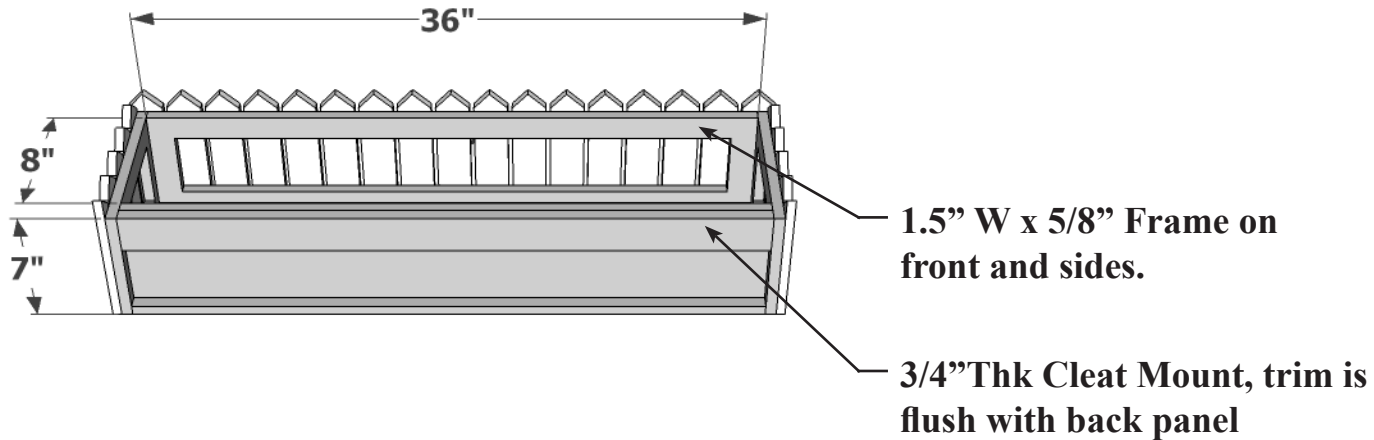

General Notes:

- 1. Frame is 1.5"W x 5/8"Thk PVC
- 2. Pickets are 8.25"H x 2"W x .5"Thk
- 3. Interior dimensions are 54"L x 8"W
- 4. 5/8" PVC, unless otherwise noted

FRONT PERSPECTIVE

BACK PERSPECTIVE

Date:
Scale: NTS
DB: JL
CB:
Rep:
Order#:

Content: Picket Fence PVC Cleat Mount Window Box

PN: A2-750-36

Color/Finish: Unpainted White PVC

Customer Approval: _____

Design by Hooks and Lattice. All visual representations and designs are the intellectual property of Hooks and Lattice and protected under copyright law. Any duplication of this design is in direct violation of the law and will result in legal action. © Copyright 2008-2014