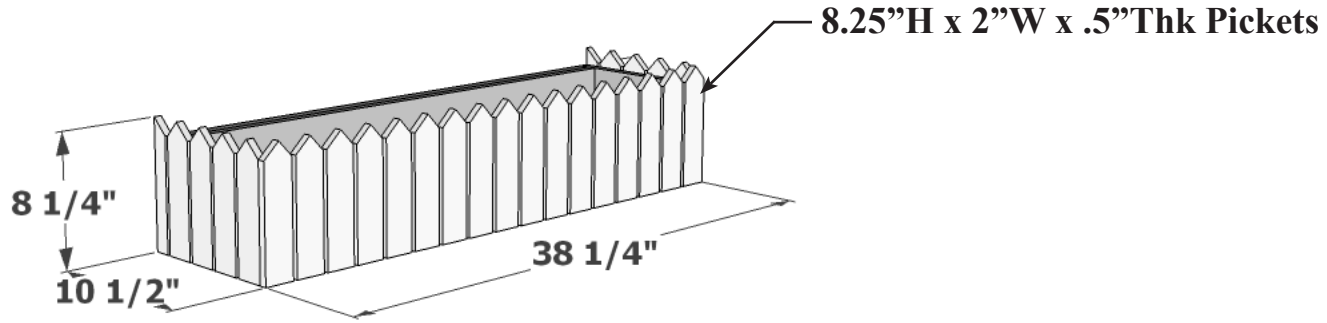

General Notes:

- 1. Frame is 1.5"W x 5/8"Thk PVC
- 2. Pickets are 8.25"H x 2"W x .5"Thk
- 3. Interior dimensions are 54"L x 8"W
- 4. 5/8" PVC, unless otherwise noted

FRONT PERSPECTIVE

BACK PERSPECTIVE

Date:
Scale: NTS
DB: JL
CB:
Rep:
Order#:

Content: Picket Fence PVC Cleat Mount Window Box

PN: A2-750-36

Color/Finish: Unpainted White PVC

Customer Approval: _____

Design by Hooks and Lattice. All visual representations and designs are the intellectual property of Hooks and Lattice and protected under copyright law. Any duplication of this design is in direct violation of the law and will result in legal action. © Copyright 2008-2014