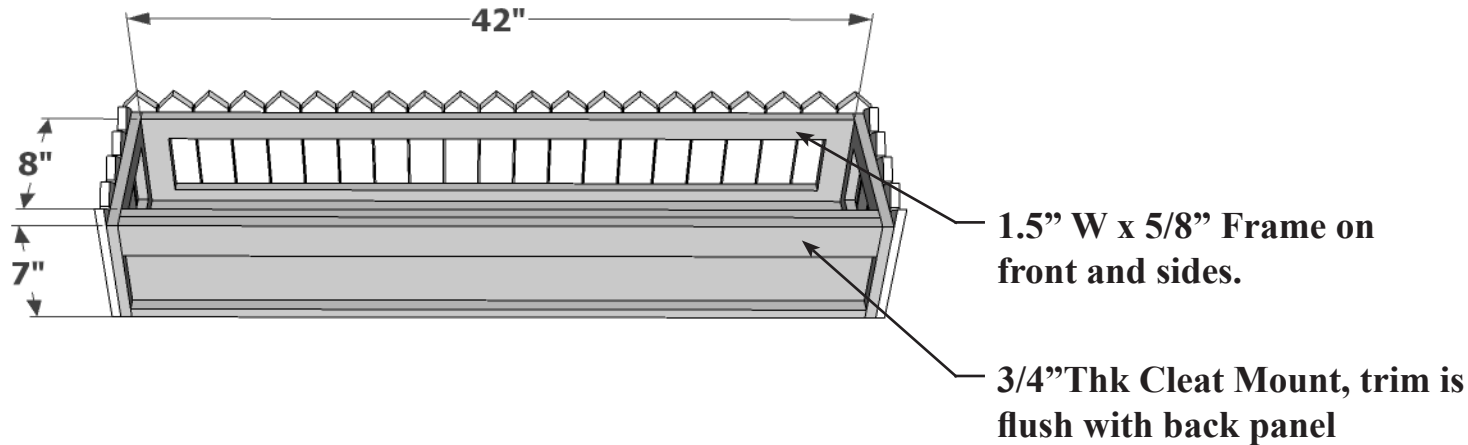

**General Notes:**

- 1. Frame is 1.5"W x 5/8"Thk PVC
- 2. Pickets are 8.25"H x 2"W x .5"Thk
- 3. Interior dimensions are 54"L x 8"W
- 4. 5/8" PVC, unless otherwise noted

FRONT PERSPECTIVE

BACK PERSPECTIVE

Date:  
Scale: NTS  
DB: JL  
CB:  
Rep:  
Order#:

Content: Picket Fence PVC Cleat Mount Window Box  
PN: A2-750-42  
Color/Finish: Unpainted White PVC  
Customer Approval: \_\_\_\_\_

Design by Hooks and Lattice. All visual representations and designs are the intellectual property of Hooks and Lattice and protected under copyright law. Any duplication of this design is in direct violation of the law and will result in legal action. © Copyright 2008-2014