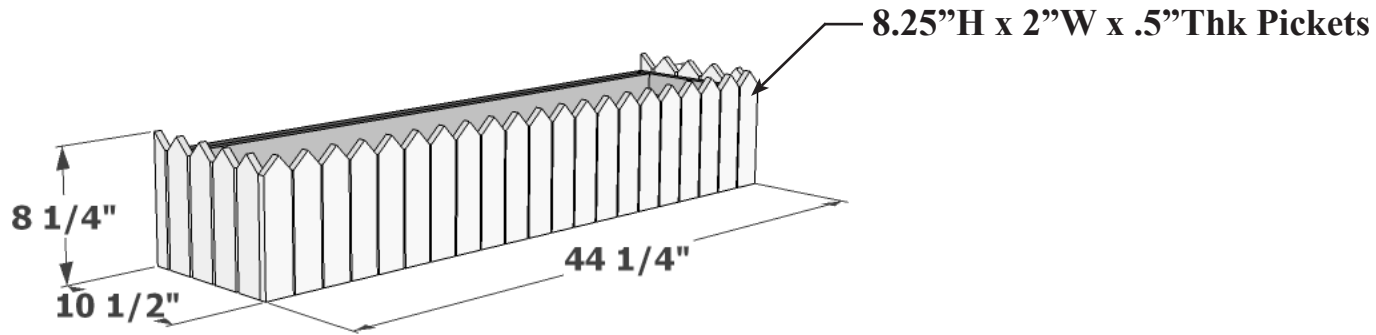

**General Notes:**

- 1. Frame is 1.5"W x 5/8"Thk PVC
- 2. Pickets are 8.25"H x 2"W x .5"Thk
- 3. Interior dimensions are 54"L x 8"W
- 4. 5/8" PVC, unless otherwise noted

FRONT PERSPECTIVE

BACK PERSPECTIVE

Date:  
Scale: NTS  
DB: JL  
CB:  
Rep:  
Order#:

Content: Picket Fence PVC Cleat Mount Window Box  
PN: A2-750-42  
Color/Finish: Unpainted White PVC  
Customer Approval: \_\_\_\_\_

Design by Hooks and Lattice. All visual representations and designs are the intellectual property of Hooks and Lattice and protected under copyright law. Any duplication of this design is in direct violation of the law and will result in legal action. © Copyright 2008-2014