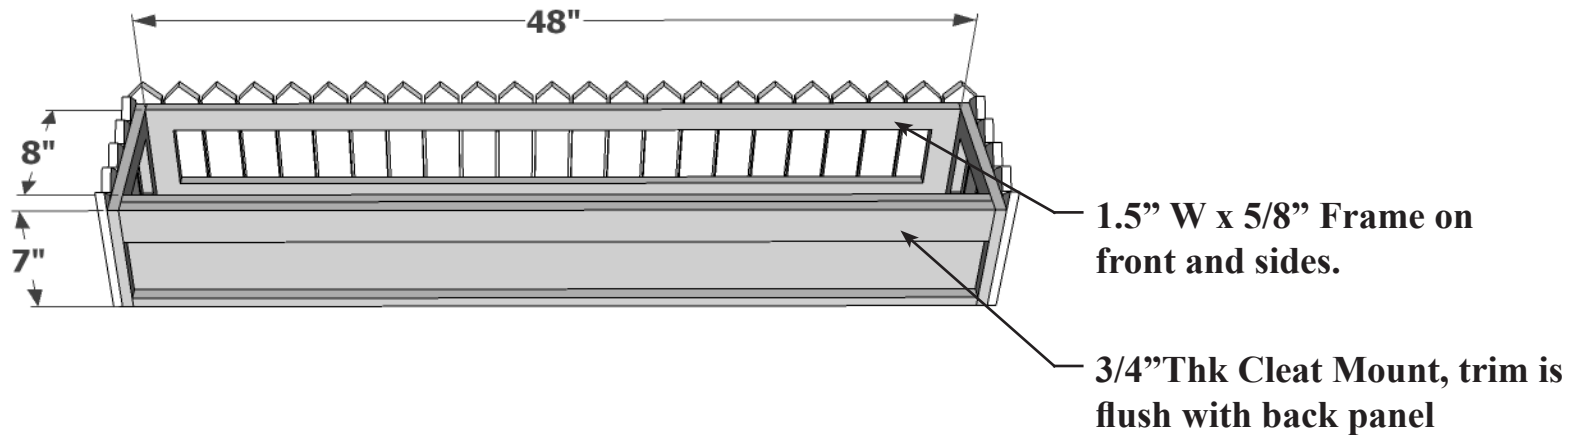

General Notes:

- 1. Frame is 1.5"W x 5/8"Thk PVC
- 2. Pickets are 8.25"H x 2"W x .5"Thk
- 3. Interior dimensions are 54"L x 8"W
- 4. 5/8" PVC, unless otherwise noted

FRONT PERSPECTIVE

BACK PERSPECTIVE

Date:
Scale: NTS
DB: JL
CB:
Rep:
Order#:

Content: Picket Fence PVC Cleat Mount Window Box

PN: A2-750-48

Color/Finish: Unpainted White PVC

Customer Approval: _____

Design by Hooks and Lattice. All visual representations and designs are the intellectual property of Hooks and Lattice and protected under copyright law. Any duplication of this design is in direct violation of the law and will result in legal action. © Copyright 2008-2014