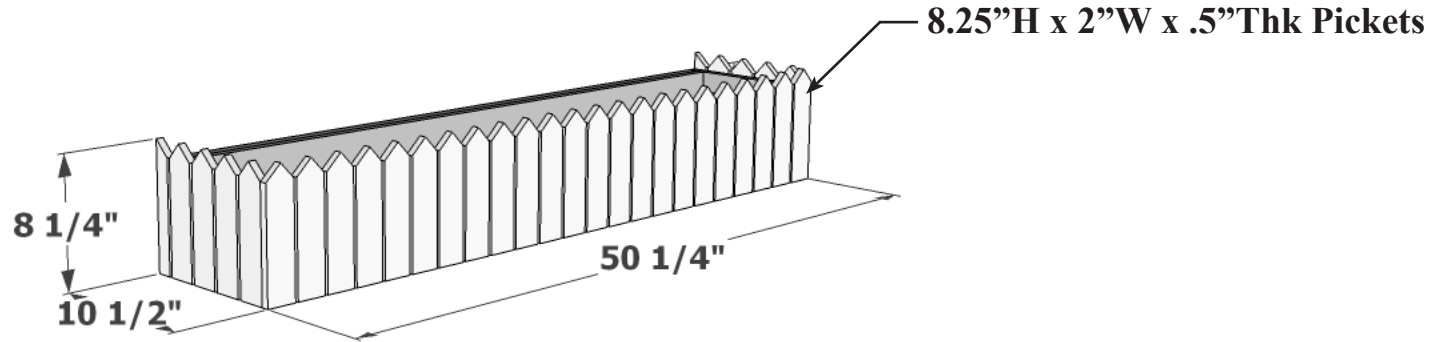

General Notes:

- 1. Frame is 1.5"W x 5/8"Thk PVC
- 2. Pickets are 8.25"H x 2"W x .5"Thk
- 3. Interior dimensions are 54"L x 8"W
- 4. 5/8" PVC, unless otherwise noted

FRONT PERSPECTIVE

BACK PERSPECTIVE

Date:
Scale: NTS
DB: JL
CB:
Rep:
Order#:

Content: Picket Fence PVC Cleat Mount Window Box

PN: A2-750-48

Color/Finish: Unpainted White PVC

Customer Approval: _____

Design by Hooks and Lattice. All visual representations and designs are the intellectual property of Hooks and Lattice and protected under copyright law. Any duplication of this design is in direct violation of the law and will result in legal action. © Copyright 2008-2014