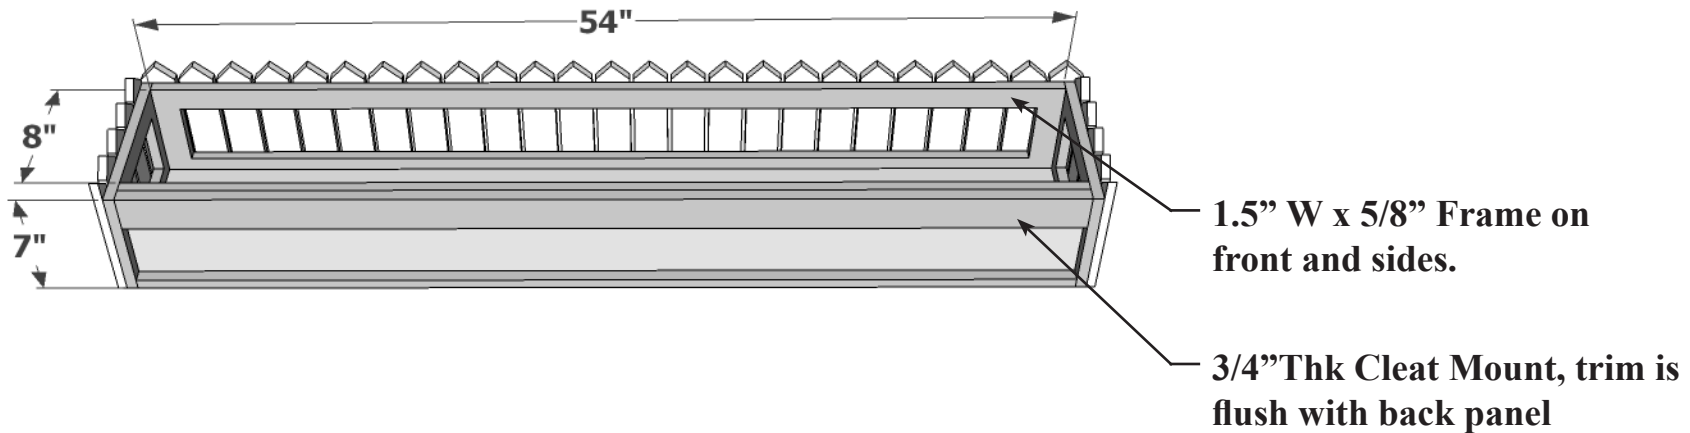

General Notes:

- 1. Frame is 1.5"W x 5/8"Thk PVC
- 2. Pickets are 8.25"H x 2"W x .5"Thk
- 3. Interior dimensions are 54"L x 8"W
- 4. 5/8" PVC, unless otherwise noted

FRONT PERSPECTIVE

BACK PERSPECTIVE

Date:
Scale: NTS
DB: JL
CB:
Rep:
Order#: