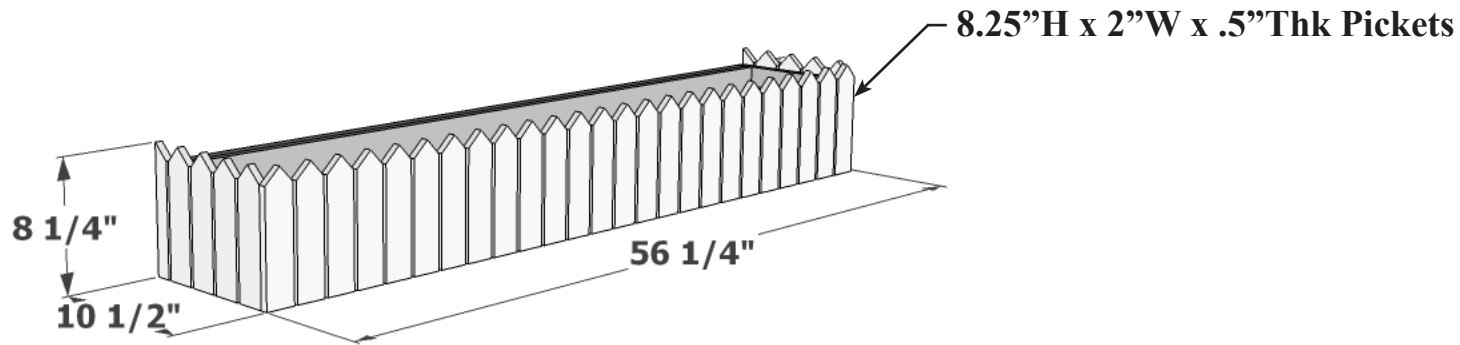

General Notes:

- 1. Frame is 1.5"W x 5/8"Thk PVC
- 2. Pickets are 8.25"H x 2"W x .5"Thk
- 3. Interior dimensions are 54"L x 8"W
- 4. 5/8" PVC, unless otherwise noted

FRONT PERSPECTIVE

BACK PERSPECTIVE

Date:
Scale: NTS
DB: JL
CB:
Rep:
Order#:

Content: Picket Fence PVC Cleat Mount Window Box

PN: A2-750-54

Color/Finish: Unpainted White PVC

Customer Approval: _____

Design by Hooks and Lattice. All visual representations and designs are the intellectual property of Hooks and Lattice and protected under copyright law. Any duplication of this design is in direct violation of the law and will result in legal action. © Copyright 2008-2014