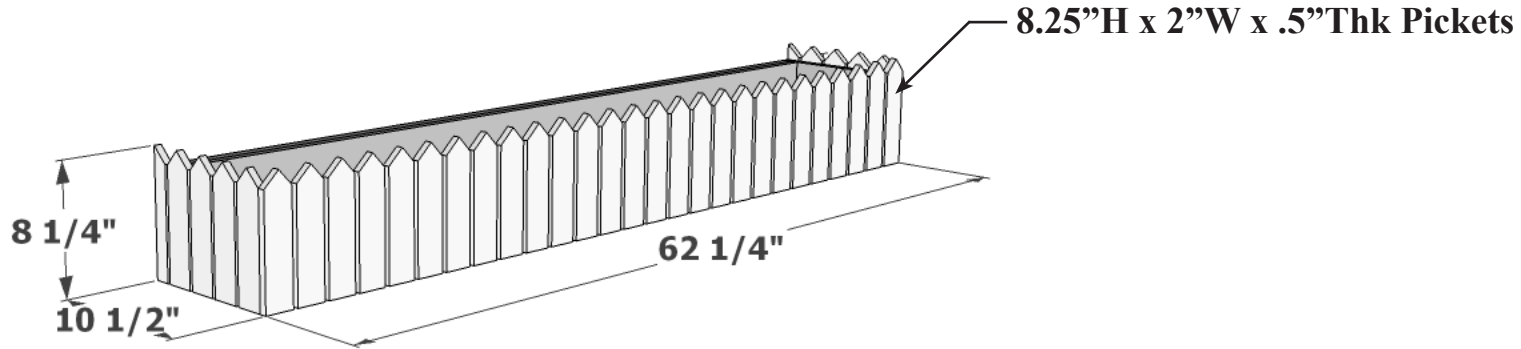

General Notes:

- 1. Frame is 1.5"W x 5/8"Thk PVC
- 2. Pickets are 8.25"H x 2"W x .5"Thk
- 3. Interior dimensions are 54"L x 8"W
- 4. 5/8" PVC, unless otherwise noted

FRONT PERSPECTIVE

BACK PERSPECTIVE

Date:
Scale: NTS
DB: JL
CB:
Rep:
Order#:

Content: Picket Fence PVC Cleat Mount Window Box
PN: A2-750-60
Color/Finish: Unpainted White PVC
Customer Approval: _____

Design by Hooks and Lattice. All visual representations and designs are the intellectual property of Hooks and Lattice and protected under copyright law. Any duplication of this design is in direct violation of the law and will result in legal action. © Copyright 2008-2014