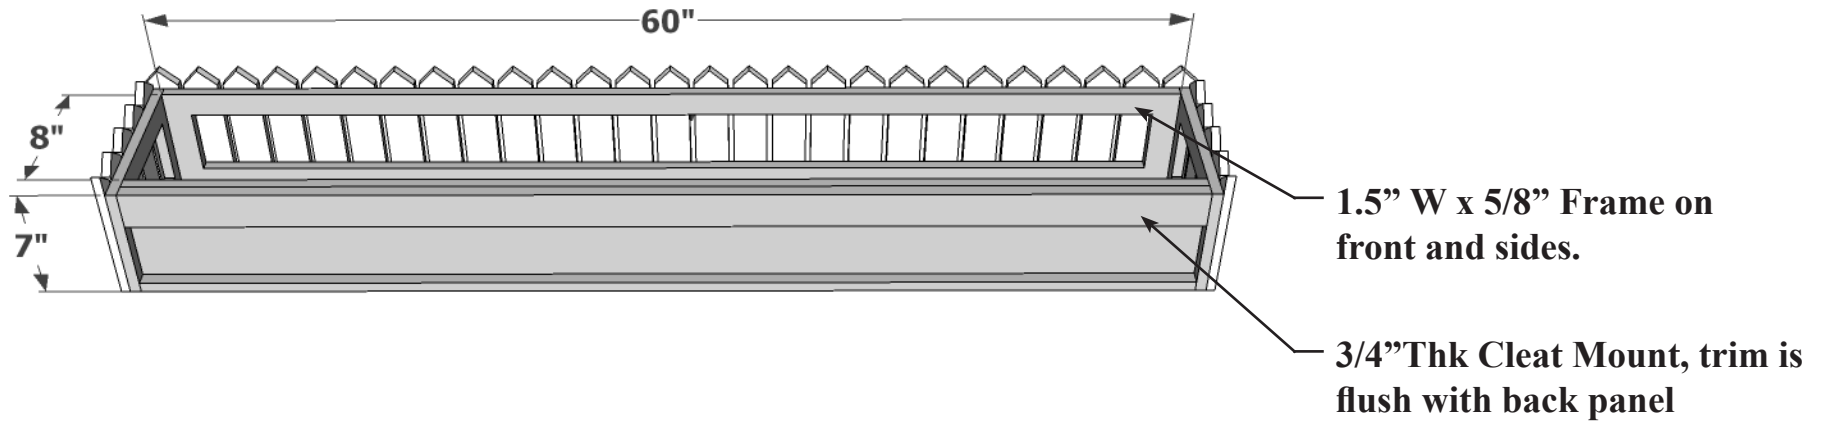

General Notes:

- 1. Frame is 1.5"W x 5/8"Thk PVC
- 2. Pickets are 8.25"H x 2"W x .5"Thk
- 3. Interior dimensions are 54"L x 8"W
- 4. 5/8" PVC, unless otherwise noted

FRONT PERSPECTIVE

BACK PERSPECTIVE

Date:
Scale: NTS
DB: JL
CB:
Rep:
Order#: