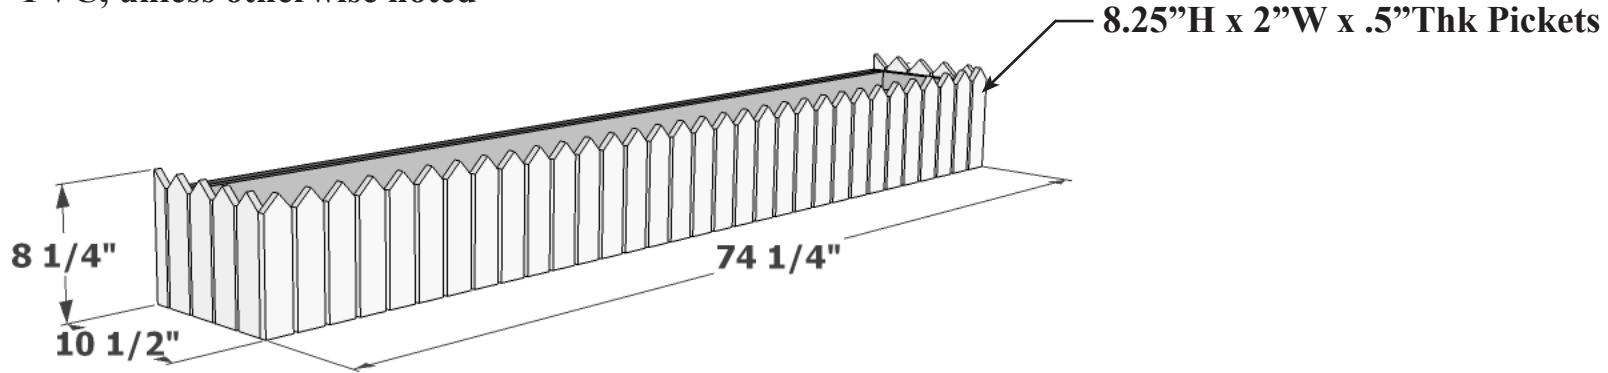

General Notes:

- 1. Frame is 1.5"W x 5/8"Thk PVC
- 2. Pickets are 8.25"H x 2"W x .5"Thk
- 3. Interior dimensions are 54"L x 8"W
- 4. 5/8" PVC, unless otherwise noted

FRONT PERSPECTIVE

BACK PERSPECTIVE

Date:
Scale: NTS
DB: JL
CB:
Rep:
Order#:

Content: Picket Fence PVC Cleat Mount Window Box

PN: A2-750-72

Color/Finish: Unpainted White PVC

Customer Approval: _____

Design by Hooks and Lattice. All visual representations and designs are the intellectual property of Hooks and Lattice and protected under copyright law. Any duplication of this design is in direct violation of the law and will result in legal action. © Copyright 2008-2014