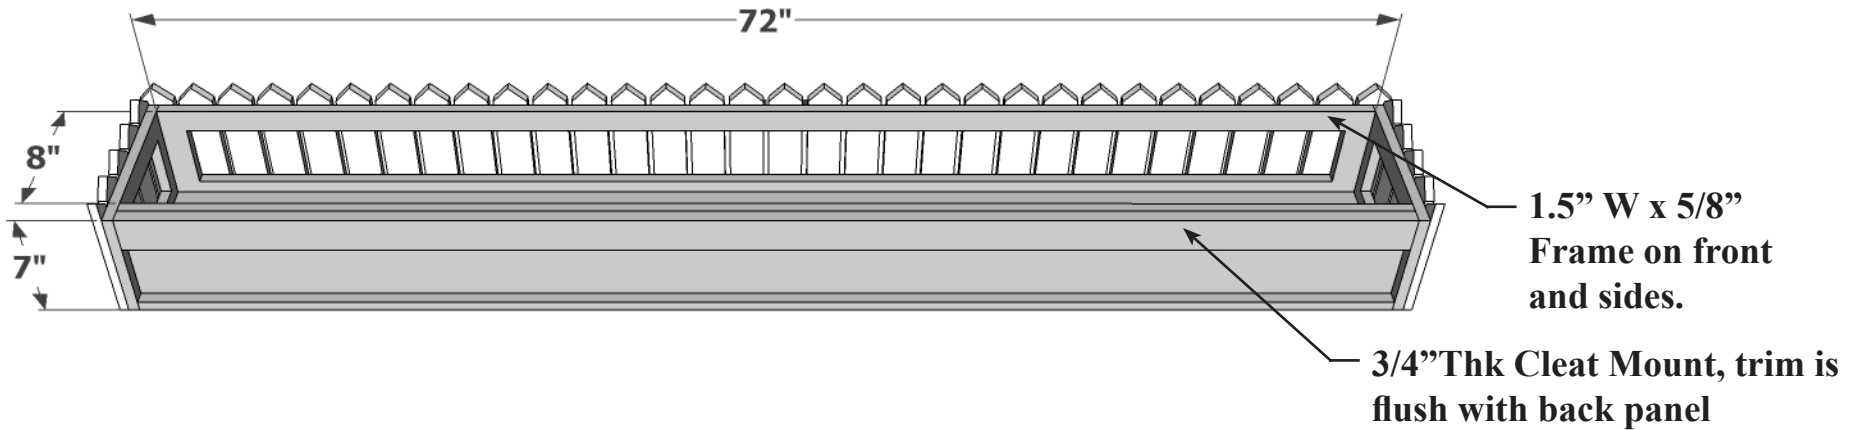

General Notes:

- 1. Frame is 1.5"W x 5/8"Thk PVC
- 2. Pickets are 8.25"H x 2"W x .5"Thk
- 3. Interior dimensions are 54"L x 8"W
- 4. 5/8" PVC, unless otherwise noted

FRONT PERSPECTIVE

BACK PERSPECTIVE

Date:
Scale: NTS
DB: JL
CB:
Rep:
Order#: