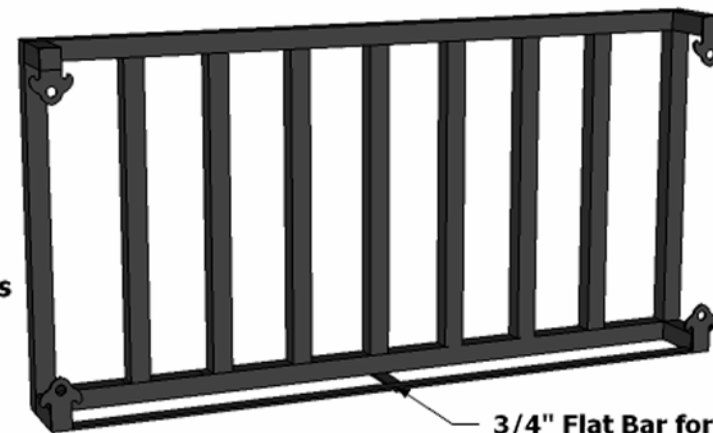

Front View

1" Square Tube
Frame and Balusters

Perspective View

1" Square Tube
Frame and Balusters

Rear View

1" x 2 - 5/8"
Fleur de Lis Mount
Tabs
Typ

3/4" Flat Bar for
Base Support

Date: 12-16-2010

Drawn by:

KE

Revision:

Content:

Simple

Sheet: A

Faux Balcony

PN# 705-BAL-6430-4

36" x 18" x 4"

Customer Approval: _____

Design by Hooks and Lattice

All visual representations and designs are the intellectual property of Hooks and Lattice and protected under copy-right law. Any duplication of this design or any element is in direct violation of the law and will result in legal action.