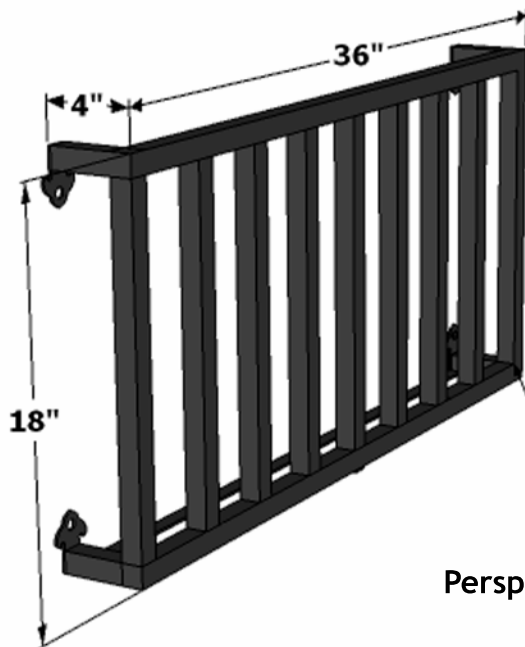

Front View

1" Square Tube
Frame and Balusters

Perspective View

1" Square Tube
Frame and Balusters

Rear View

1" x 2 - 5/8"
Fleur de Lis Mount
Tabs
Typ

3/4" Flat Bar for
Base Support

Date: 12-16-2010

Drawn by:

KE

Revision:

Content:

Simple

Sheet: A

Faux Balcony

PN# 705-BAL-6430-4

36" x 18" x 4"

Customer Approval: _____

Design by Hooks and Lattice

All visual representations and designs are the intellectual property of Hooks and Lattice and protected under copy-right law. Any duplication of this design or any element is in direct violation of the law and will result in legal action.