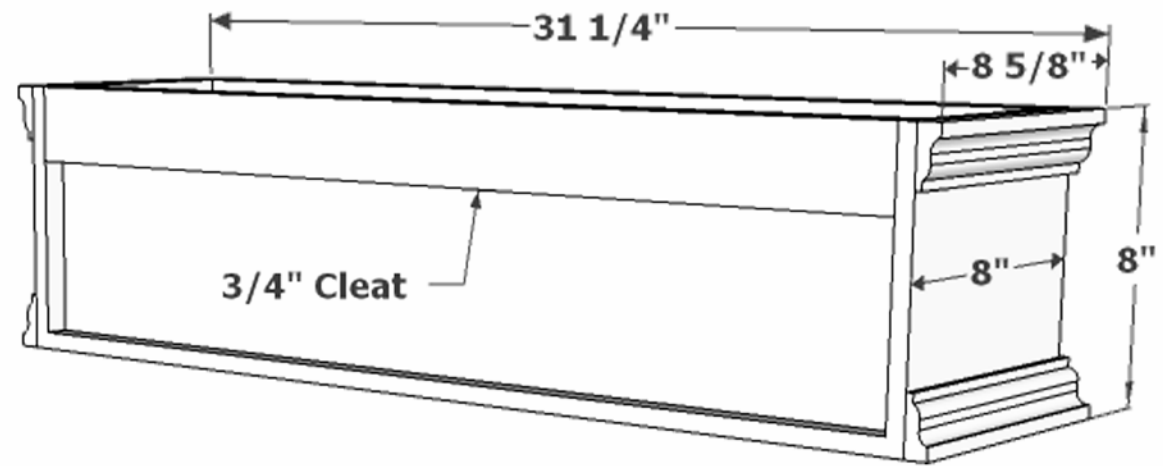

Detail Perspective

Windowbox to have 3/8" Drainage Holes Standard

Material is 5/8" Thick Premier Composite PVC

Detail Rear

Date: Feb 2011
 Revision:
 Sheet: A
 PN# A2-100-30

Drawn by: KE
 Content: Standard Laguna Premier Window Box with Cleat
 30"L x 8"W x 8" H