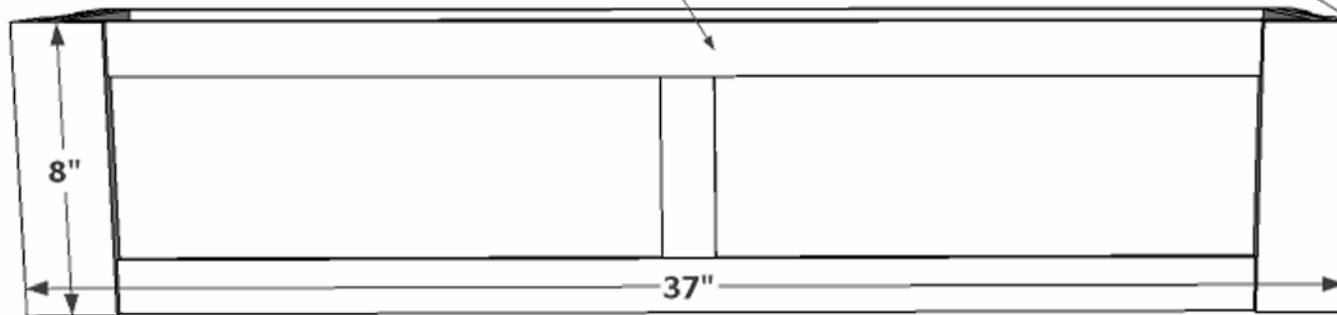

Corner Trim
2 1/2" x 1/2" Typ

1/2" Thickness

Detail Perspective

1/2" Thickness

Flat Back

Detail Rear

Interior Trim 1 1/2" x 1/4", Typ

Corner Trim
2 1/2" x 1/2" Typ

Detail Front

Date: 12-29-2010
Revision:
Sheet: A
PN#: A2-025-36

Drawn by: KE
Content:

Direct Mount Solera
Premier Flower Box
36"

Design by Hooks and Lattice
All visual representations and designs are the intellectual property of Hooks and Lattice and protected under copy-right law. Any duplication of this design or any element is in direct violation of the law and will result in legal action.