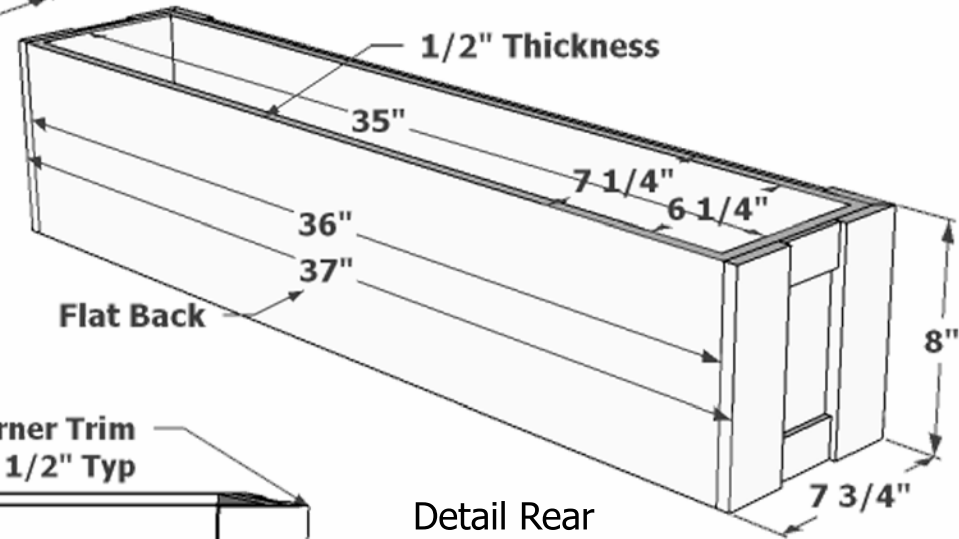

Corner Trim
2 1/2" x 1/2" Typ

1/2" Thickness

Detail Perspective

1/2" Thickness

Flat Back

Detail Rear

Interior Trim 1 1/2" x 1/4", Typ

Corner Trim
2 1/2" x 1/2" Typ

Detail Front

Date: 12-29-2010
Revision:
Sheet: A
PN#: A2-025-36

Drawn by: KE
Content:

Direct Mount Solera
Premier Flower Box
36"

Design by Hooks and Lattice
All visual representations and designs are the intellectual property of Hooks and Lattice and protected under copy-right law. Any duplication of this design or any element is in direct violation of the law and will result in legal action.