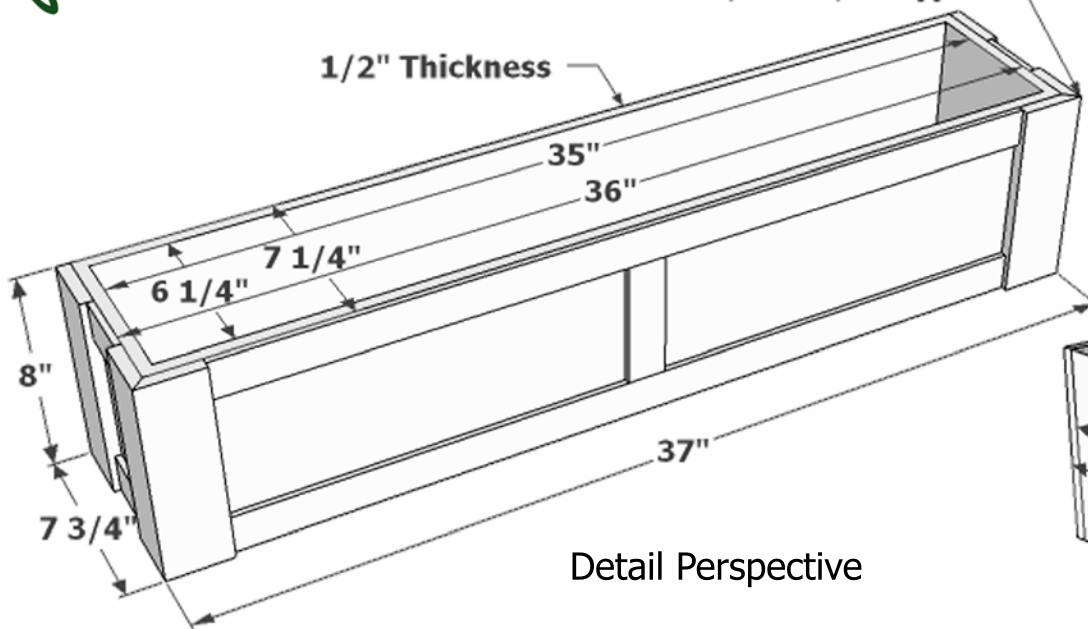

Corner Trim
2 1/2" x 1/2" Typ

1/2" Thickness

Detail Perspective

1/2" Thickness

Flat Back

Detail Rear

Interior Trim 1 1/2" x 1/4", Typ

Corner Trim
2 1/2" x 1/2" Typ

Detail Front

Date: 12-29-2010
Revision:
Sheet: A
PN#: A2-025-36

Drawn by: KE
Content:

Direct Mount Solera
Premier Flower Box
36"

Design by Hooks and Lattice
All visual representations and designs are the intellectual property of Hooks and Lattice and protected under copy-right law. Any duplication of this design or any element is in direct violation of the law and will result in legal action.