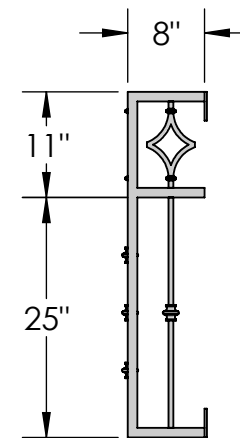

General Notes:

1. Frame: 1" Square Tube
2. Bottom Supports: 1"W x 1/4" Thk Flat Bar
3. Design: 1/2" Square Tube
4. Mounting Holes: \varnothing 1/2"

PERSPECTIVE VIEW

BACK VIEW

SIDE VIEW

Date: 10/2017
Scale: NTS
DB: ZB
CB:
Rep:
Order #: