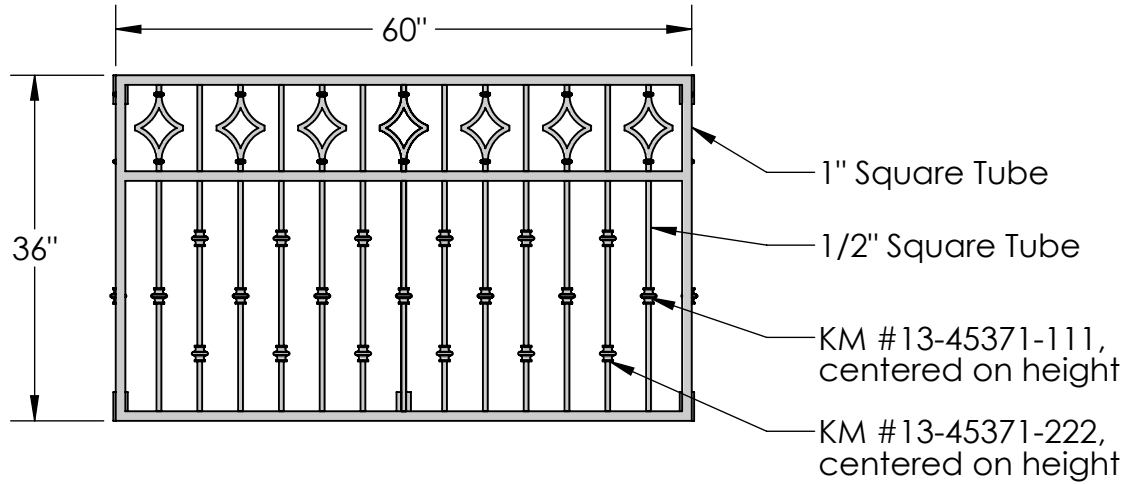

General Notes:

1. Frame: 1" Square Tube
2. Bottom Supports: 1"W x 1/4" Thk Flat Bar
3. Design: 1/2" Square Tube
4. Mounting Holes: \varnothing 1/2"

PERSPECTIVE VIEW

BACK VIEW

SIDE VIEW

Date: 10/2017
Scale: NTS
DB: ZB
CB:
Rep:
Order #: