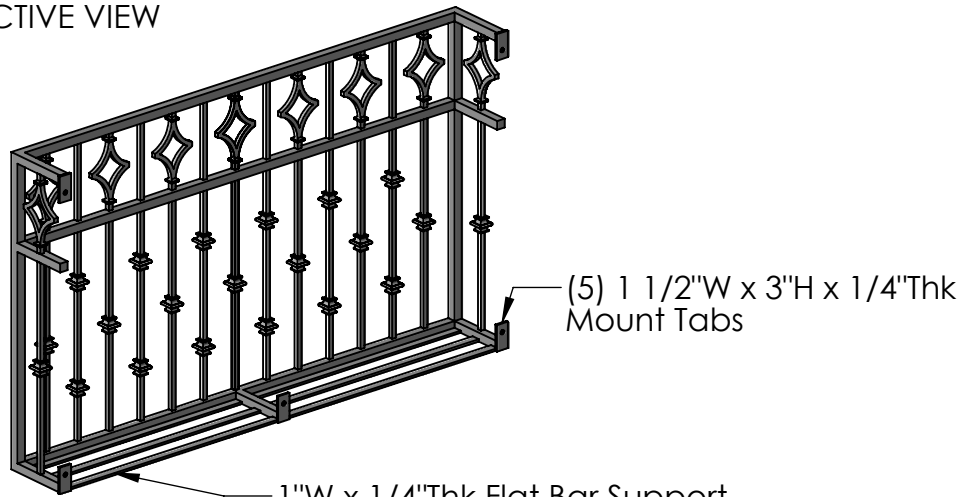

General Notes:

1. Frame: 1" Square Tube
2. Bottom Supports: 1"W x 1/4" Thk Flat Bar
3. Design: 1/2" Square Tube
4. Mounting Holes: \varnothing 1/2"

PERSPECTIVE VIEW

BACK VIEW

SIDE VIEW

Date: 10/2017
Scale: NTS
DB: ZB
CB:
Rep:
Order #:

Content: Solitaire Faux Balcony
PN: 737-BAL-608-36H-BLK
Color/Finish: Textured Black Powder Coat
Customer Approval: _____

Design by Hooks and Lattice. All visual representations and designs are the intellectual property of Hooks and Lattice and protected under copyright law. Any duplication of this design is in direct violation of the law and will result in legal action.
© Copyright 2008-2017