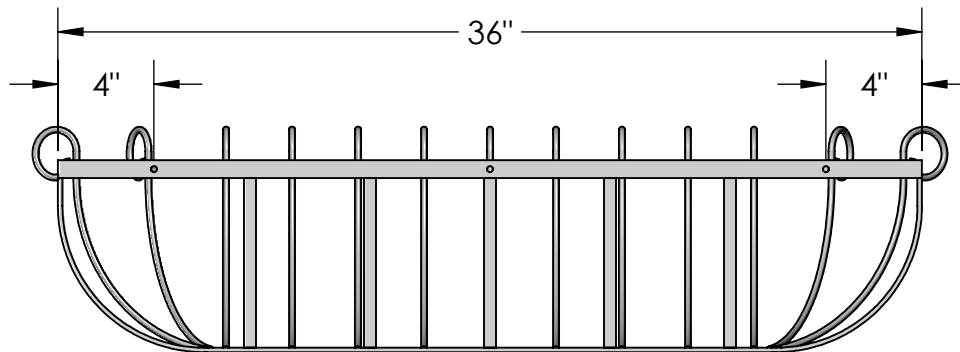

General Notes:

1. Frame: 3/4"W x 1/8" Thk Flat Bar, 6" Radius Corners
2. Rear Supports: 1/2"W x 1/8" Thk Flat Bar, 5" Spacing O.C.
3. Scrolls: \varnothing 1/4" Round Bar, 3" Spacing O.C.
4. Mounting Holes: \varnothing 1/4"
5. Scrolls not included in LxWxH Dimensions

PERSPECTIVE VIEW

SIDE VIEW

BACK VIEW

Date:
Scale: NTS
DB: ZB
CB:
Rep:
Order #:

Content: Deluxe Scroll Window Box
PN: 501B-36
Color/Finish: Black Powder Coat
Customer Approval: _____

Design by Hooks and Lattice. All visual representations and designs are the intellectual property of Hooks and Lattice and protected under copyright law. Any duplication of this design is in direct violation of the law and will result in legal action.
© Copyright 2008-2017