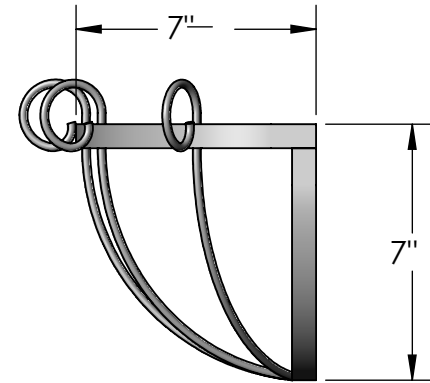

General Notes:

1. Frame: 3/4"W x 1/8" Thk Flat Bar, 6" Radius Corners
2. Rear Supports: 1/2"W x 1/8" Thk Flat Bar, 5" Spacing O.C.
3. Scrolls: \varnothing 1/4" Round Bar, 3" Spacing O.C.
4. Mounting Holes: \varnothing 1/4"
5. Scrolls not included in LxWxH Dimensions

PERSPECTIVE VIEW

SIDE VIEW

BACK VIEW

Date:
Scale: NTS
DB: ZB
CB:
Rep:
Order #:

Content: Deluxe Scroll Window Box
PN: 501B-36
Color/Finish: Black Powder Coat
Customer Approval: _____

Design by Hooks and Lattice. All visual representations and designs are the intellectual property of Hooks and Lattice and protected under copyright law. Any duplication of this design is in direct violation of the law and will result in legal action.
© Copyright 2008-2017