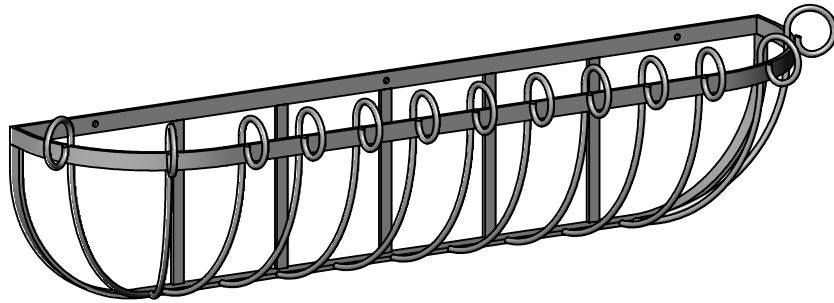

General Notes:

1. Frame: 3/4"W x 1/8" Thk Flat Bar, 6" Radius Corners
2. Rear Supports: 1/2"W x 1/8" Thk Flat Bar, 5" Spacing O.C.
3. Scrolls: \varnothing 1/4" Round Bar, 3" Spacing O.C.
4. Mounting Holes: \varnothing 1/4"
5. Scrolls not included in LxWxH Dimensions

PERSPECTIVE VIEW

SIDE VIEW

BACK VIEW

Date:
Scale: NTS
DB: ZB
CB:
Rep:
Order #:

Content: Deluxe Scroll Window Box
PN: 501B-36
Color/Finish: Black Powder Coat
Customer Approval: _____

Design by Hooks and Lattice. All visual representations and designs are the intellectual property of Hooks and Lattice and protected under copyright law. Any duplication of this design is in direct violation of the law and will result in legal action.
© Copyright 2008-2017