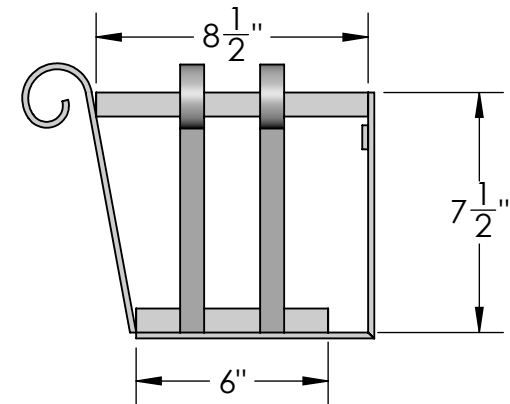

General Notes:

1. Frame, Back and Bottom Supports: 3/4"W x 3/16" Thk Flat Bar
2. Scrollwork: 3/4"W x 3/16" Thk Flat Bar,  $\varnothing$  2" Scrolls - Adds 4" to length and 2" to width
3. Mounting Holes:  $\varnothing$  1/4"
4. 7mm clearance between back bars to allow 1/4" lag bolt to mount anywhere along slot.
5. Scrolls spaced 2-1/2" OC consistently along length of box.

PERSPECTIVE VIEW

SIDE VIEW

BACK VIEW

Date:  
Scale: NTS  
DB: ZB  
CB:  
Rep:  
Order #:

Content: Venetian Decora Metal Window Box

PN: 512B-36

Color/Finish: Black Powder Coat

Customer Approval: \_\_\_\_\_