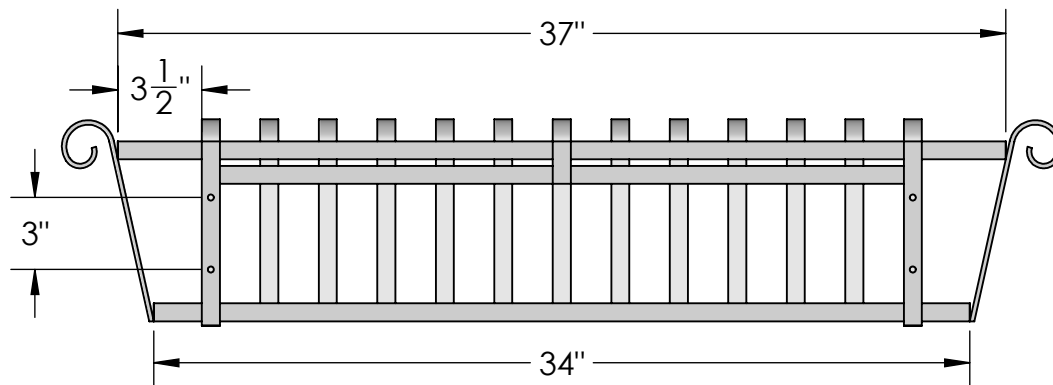

General Notes:

1. Frame, Back and Bottom Supports: 3/4"W x 3/16" Thk Flat Bar
2. Scrollwork: 3/4"W x 3/16" Thk Flat Bar,  $\varnothing$  2" Scrolls - Adds 4" to length and 2" to width
3. Mounting Holes:  $\varnothing$  1/4"
4. 7mm clearance between back bars to allow 1/4" lag bolt to mount anywhere along slot.
5. Scrolls spaced 2-1/2" OC consistently along length of box.

PERSPECTIVE VIEW

SIDE VIEW

BACK VIEW

Date:  
Scale: NTS  
DB: ZB  
CB:  
Rep:  
Order #:

Content: Venetian Decora Metal Window Box

PN: 512B-36

Color/Finish: Black Powder Coat

Customer Approval: \_\_\_\_\_