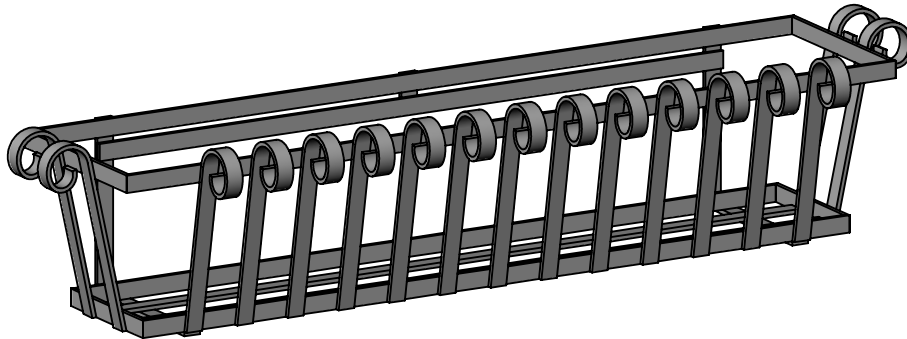

General Notes:

1. Frame, Back and Bottom Supports: 3/4"W x 3/16" Thk Flat Bar
2. Scrollwork: 3/4"W x 3/16" Thk Flat Bar,  $\varnothing$  2" Scrolls - Adds 4" to length and 2" to width
3. Mounting Holes:  $\varnothing$  1/4"
4. 7mm clearance between back bars to allow 1/4" lag bolt to mount anywhere along slot.
5. Scrolls spaced 2-1/2" OC consistently along length of box.

PERSPECTIVE VIEW

SIDE VIEW

BACK VIEW

Date:  
Scale: NTS  
DB: ZB  
CB:  
Rep:  
Order #:

Content: Venetian Decora Metal Window Box

PN: 512B-36

Color/Finish: Black Powder Coat

Customer Approval: \_\_\_\_\_