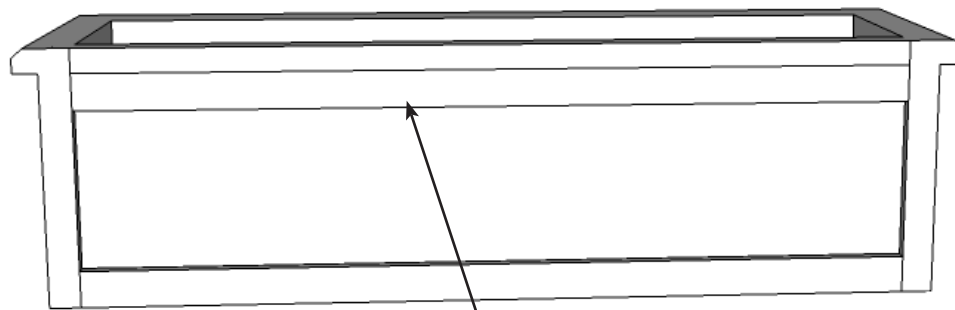

PERSPECTIVE VIEW

Cleat Mount, trim is flush with back panel

BACK VIEW

Date:  
Scale: NTS  
DB: GGG  
CB:  
Rep:  
Order#:

Content: XL Hampton PVC Cleat Mount Window Box  
PN: A2-300-36  
Color/Finish: Unpainted White PVC  
Customer Approval: \_\_\_\_\_