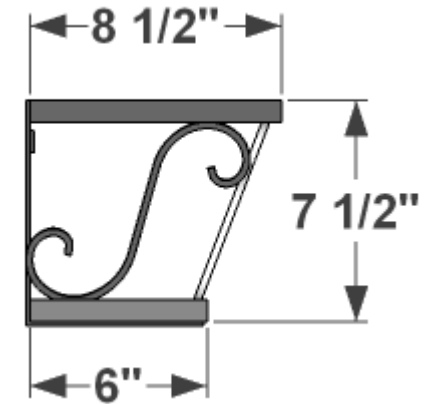

GENERAL NOTES:

1. Frame fabricated with .75"x.1875" Flat Bar
2. Design is .25" Round Bar
4. Mounting holes are .28" dia (7mm)
5. Taper Reduces Bottom Length by 3" x Width by 2 1/2"

PERSPECTIVE VIEW

SIDE VIEW