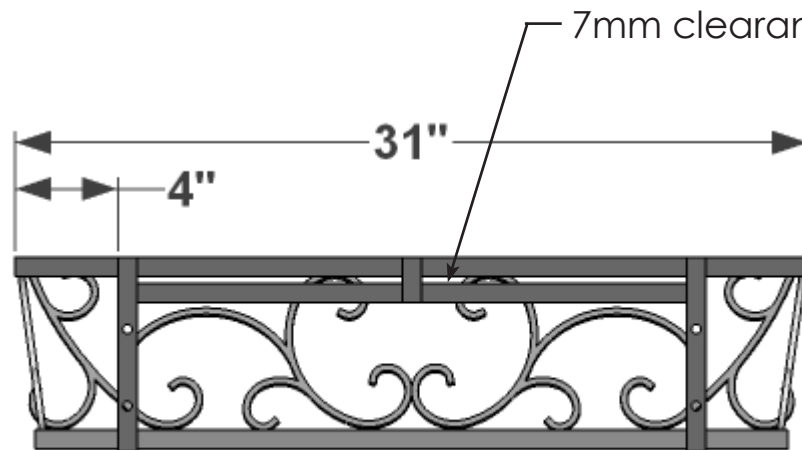

GENERAL NOTES:

1. Frame fabricated with .75"x.1875" Flat Bar
2. Design is .25" Round Bar
4. Mounting holes are .28" dia (7mm)
5. Taper Reduces Bottom Length by 3" x Width by 2 1/2"

PERSPECTIVE VIEW

SIDE VIEW

BACK VIEW

Date:
Scale: NTS
DB: JL
CB:
Rep:
Order#:

Content: Regalia Decora Window Box
PN: 517B-30-BLK
Color/Finish: Black Powder Coat
Customer Approval:

Design by Hooks and Lattice. All visual representations and designs are the intellectual property of Hooks and Lattice and protected under copyright law. Any duplication of this design is in direct violation of the law and will result in legal action.
© Copyright 2008-2016