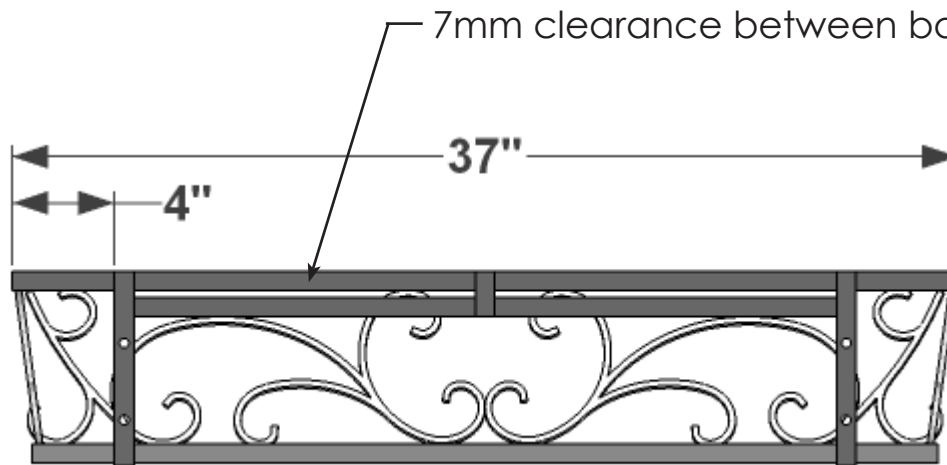

GENERAL NOTES:

1. Frame fabricated with .75"x.1875" Flat Bar
2. Design is .25" Round Bar
4. Mounting holes are .28" dia (7mm)
5. Taper Reduces Bottom Length by 3" x Width by 2 1/2"

PERSPECTIVE VIEW

SIDE VIEW