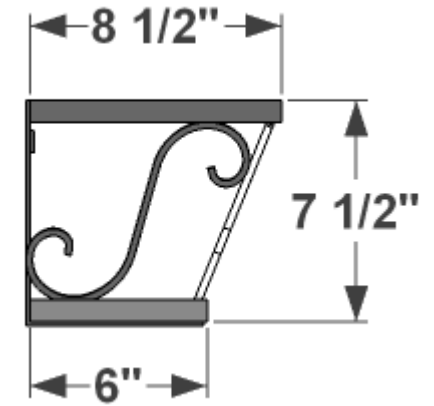

GENERAL NOTES:

1. Frame fabricated with .75"x.1875" Flat Bar
2. Design is .25" Round Bar
4. Mounting holes are .28" dia (7mm)
5. Taper Reduces Bottom Length by 3" x Width by 2 1/2"

PERSPECTIVE VIEW

SIDE VIEW