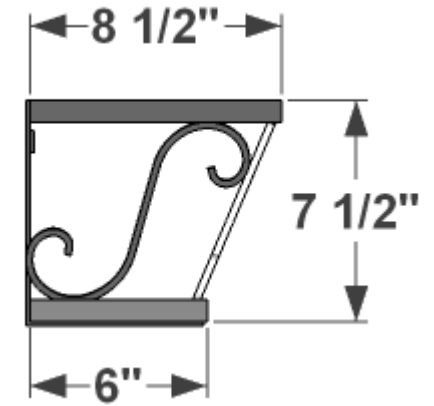

GENERAL NOTES:

1. Frame fabricated with .75"x.1875" Flat Bar
2. Design is .25" Round Bar
4. Mounting holes are .28" dia (7mm)
5. Taper Reduces Bottom Length by 3" x Width by 2 1/2"

PERSPECTIVE VIEW

SIDE VIEW