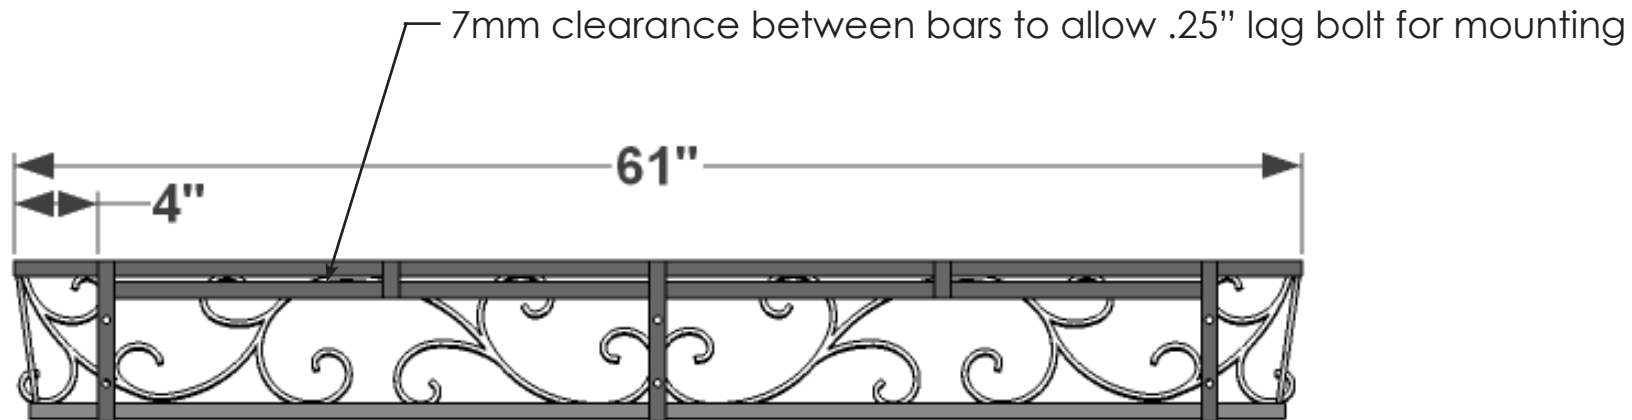

GENERAL NOTES:

1. Frame fabricated with .75"x.1875" Flat Bar
2. Design is .25" Round Bar
4. Mounting holes are .28" dia (7mm)
5. Taper Reduces Bottom Length by 3" x Width by 2 1/2"

PERSPECTIVE VIEW

SIDE VIEW