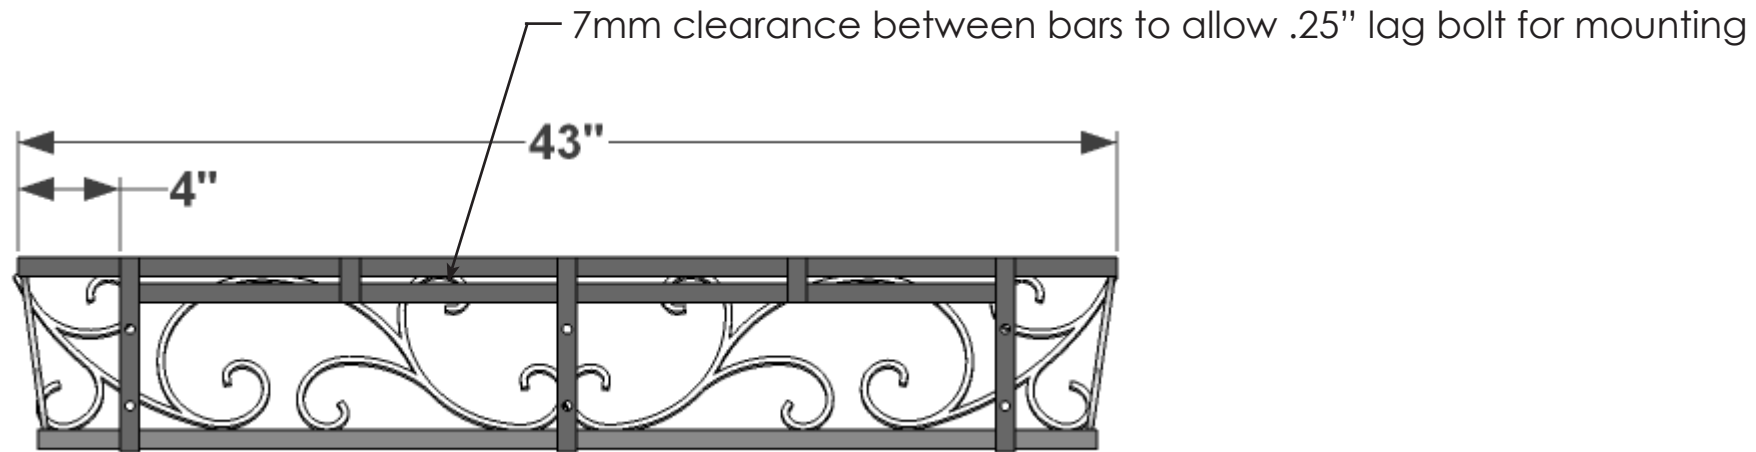

GENERAL NOTES:

1. Frame fabricated with .75"x.1875" Flat Bar
2. Design is .25" Round Bar
4. Mounting holes are .28" dia (7mm)
5. Taper Reduces Bottom Length by 3" x Width by 2 1/2"

PERSPECTIVE VIEW

SIDE VIEW