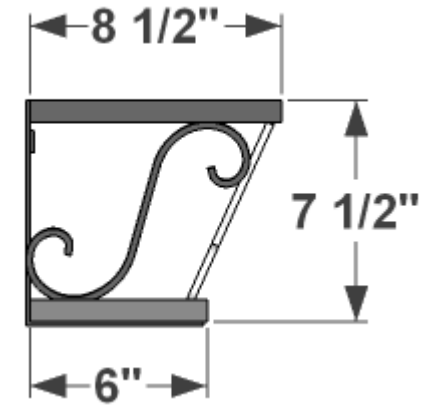

GENERAL NOTES:

1. Frame fabricated with .75"x.1875" Flat Bar
2. Design is .25" Round Bar
4. Mounting holes are .28" dia (7mm)
5. Taper Reduces Bottom Length by 3" x Width by 2 1/2"

PERSPECTIVE VIEW

SIDE VIEW