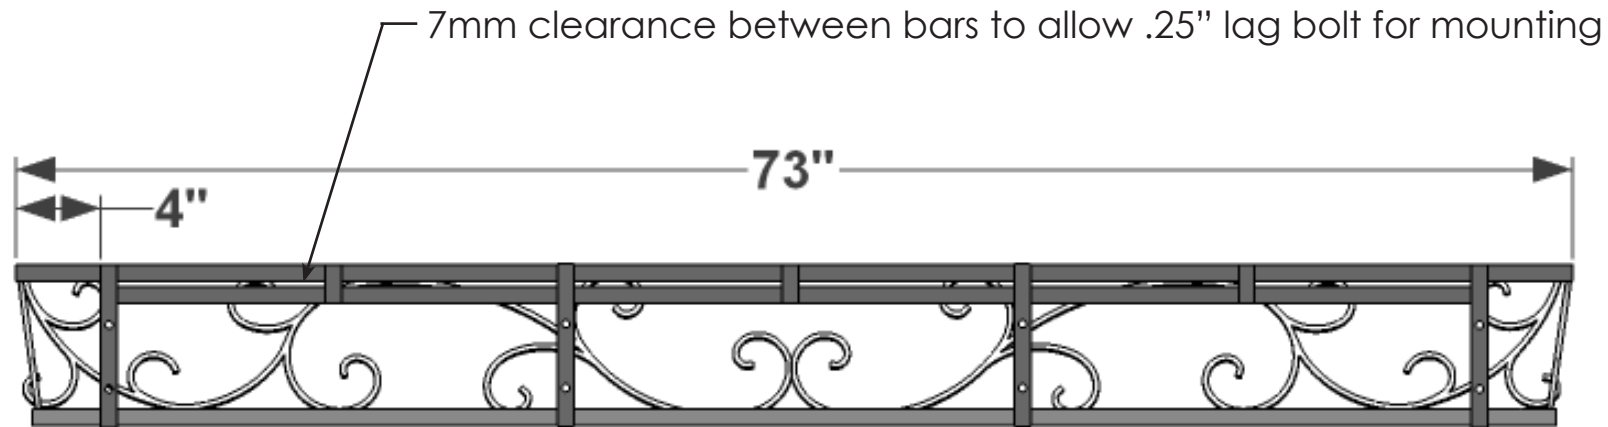

GENERAL NOTES:

1. Frame fabricated with .75"x.1875" Flat Bar
2. Design is .25" Round Bar
4. Mounting holes are .28" dia (7mm)
5. Taper Reduces Bottom Length by 3" x Width by 2 1/2"

PERSPECTIVE VIEW

SIDE VIEW