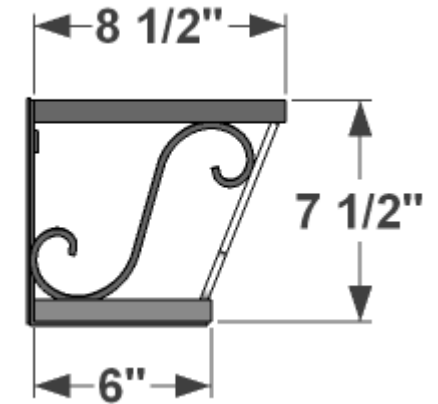

GENERAL NOTES:

1. Frame fabricated with .75"x.1875" Flat Bar
2. Design is .25" Round Bar
4. Mounting holes are .28" dia (7mm)
5. Taper Reduces Bottom Length by 3" x Width by 2 1/2"

PERSPECTIVE VIEW

SIDE VIEW