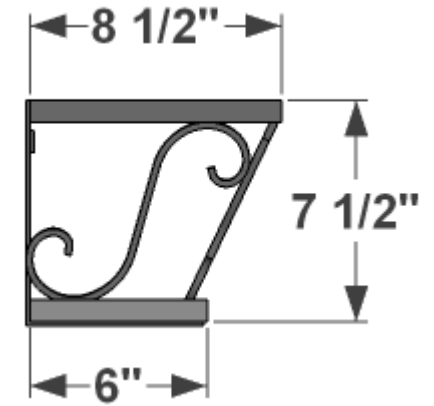

GENERAL NOTES:

1. Frame fabricated with .75"x.1875" Flat Bar
2. Design is .25" Round Bar
4. Mounting holes are .28" dia (7mm)
5. Taper Reduces Bottom Length by 3" x Width by 2 1/2"

PERSPECTIVE VIEW

SIDE VIEW