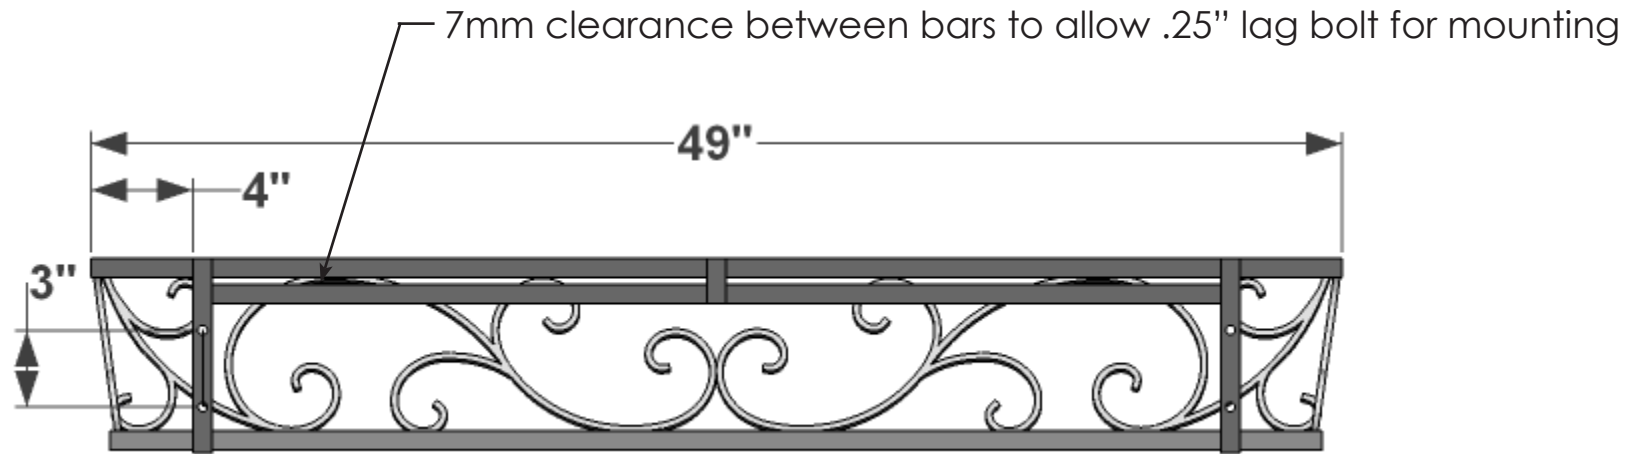

GENERAL NOTES:

1. Frame fabricated with .75"x.1875" Flat Bar
2. Design is .25" Round Bar
4. Mounting holes are .28" dia (7mm)
5. Taper Reduces Bottom Length by 3" x Width by 2 1/2"

PERSPECTIVE VIEW

SIDE VIEW